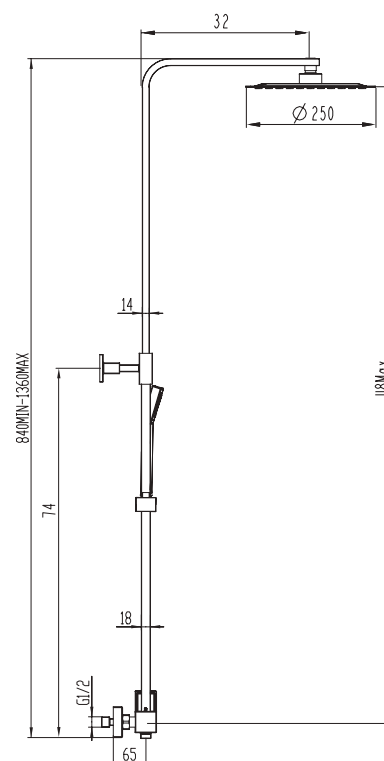

Ref. **3081BL**

Ducha Vista

**INVERTER C BLANCA MONOMANDO**