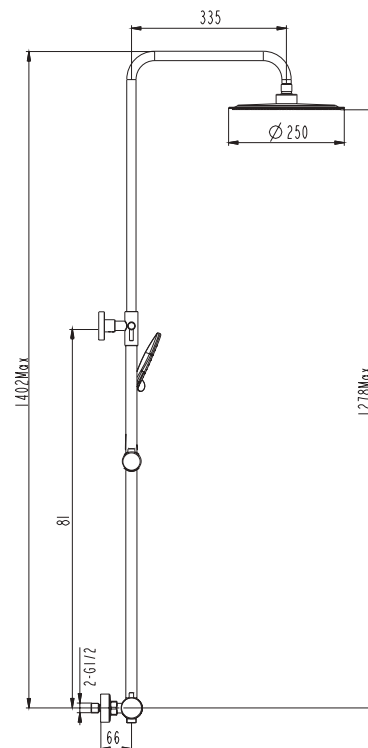

Cuerpo grifería latón níquel PVD
Barra telescópica Inox 90/140
Mango de ducha 2 funciones
Cartucho cerámico 35 mm 'cold-start'
Soporte regulable en altura
Rociador extraplano Inox 250 mm c/antical
Desviador de caudal integrado en la grifería
Flexo PVC níquel antitorsión
Acabado PVD níquel cepillado

Ref. **3080NK**

Ducha Vista

INVERTER R NÍQUEL MONOMANDO