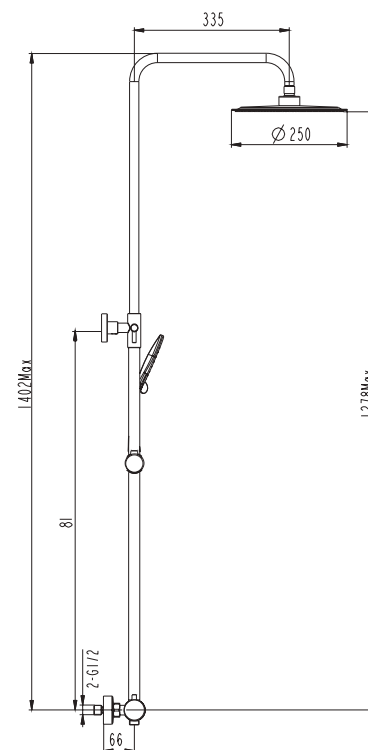

Cuerpo grifería latón oro PVD
Barra telescópica Inox 90/140
Mango de ducha 2 funciones
Cartucho cerámico 35 mm 'cold-start'
Soporte regulable en altura
Rociador extraplano Inox 250 mm c/antical
Desviador de caudal integrado en la grifería
Flexo PVC oro antitorsión
Acabado PVD oro cepillado

Ref. **3080OR**

Ducha Vista

INVERTER R ORO MONOMANDO