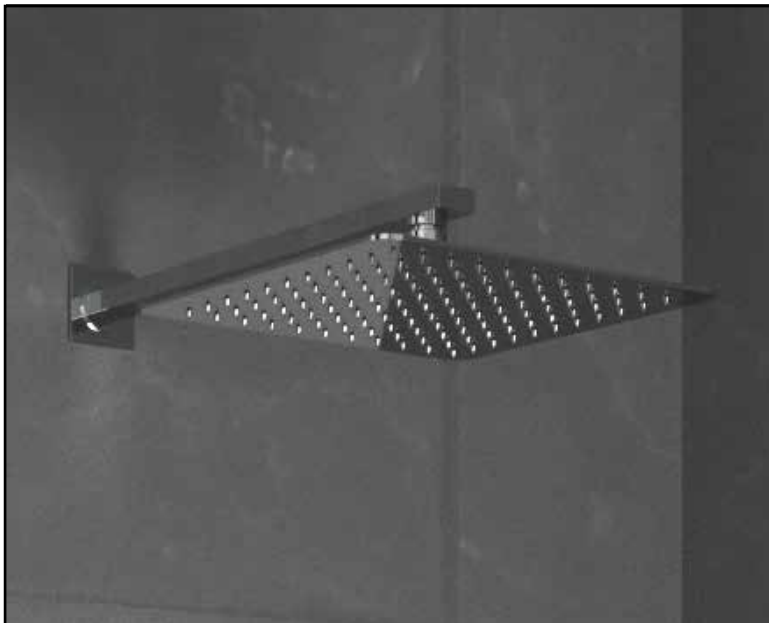

Ref. 3025 ROUND SHOWER ARM TO WALL

Material: Brass
Finish: Chrome
Measures: 40 cm/Ø2,4 cm

10
pcs/box

SQUARE SHOWER HEAD EXTRA-FLAT

Material: Stainless steel 304
Finish: Chrome

MEASURE	Ref.	
25x25 cm	3058	
30x30 cm	3021	

50
pcs/box

Material: Brass
Finish: Chrome
Measures: 20x2,5x2,5cm

Ref. 3027 SQUARE VERTICAL SHOWER ARM

30
pcs/box

Ref. 3024 SQUARE SHOWER ARM TO WALL

Material: Brass
Finish: Chrome
Measures: 40x2,5x2,5 cm