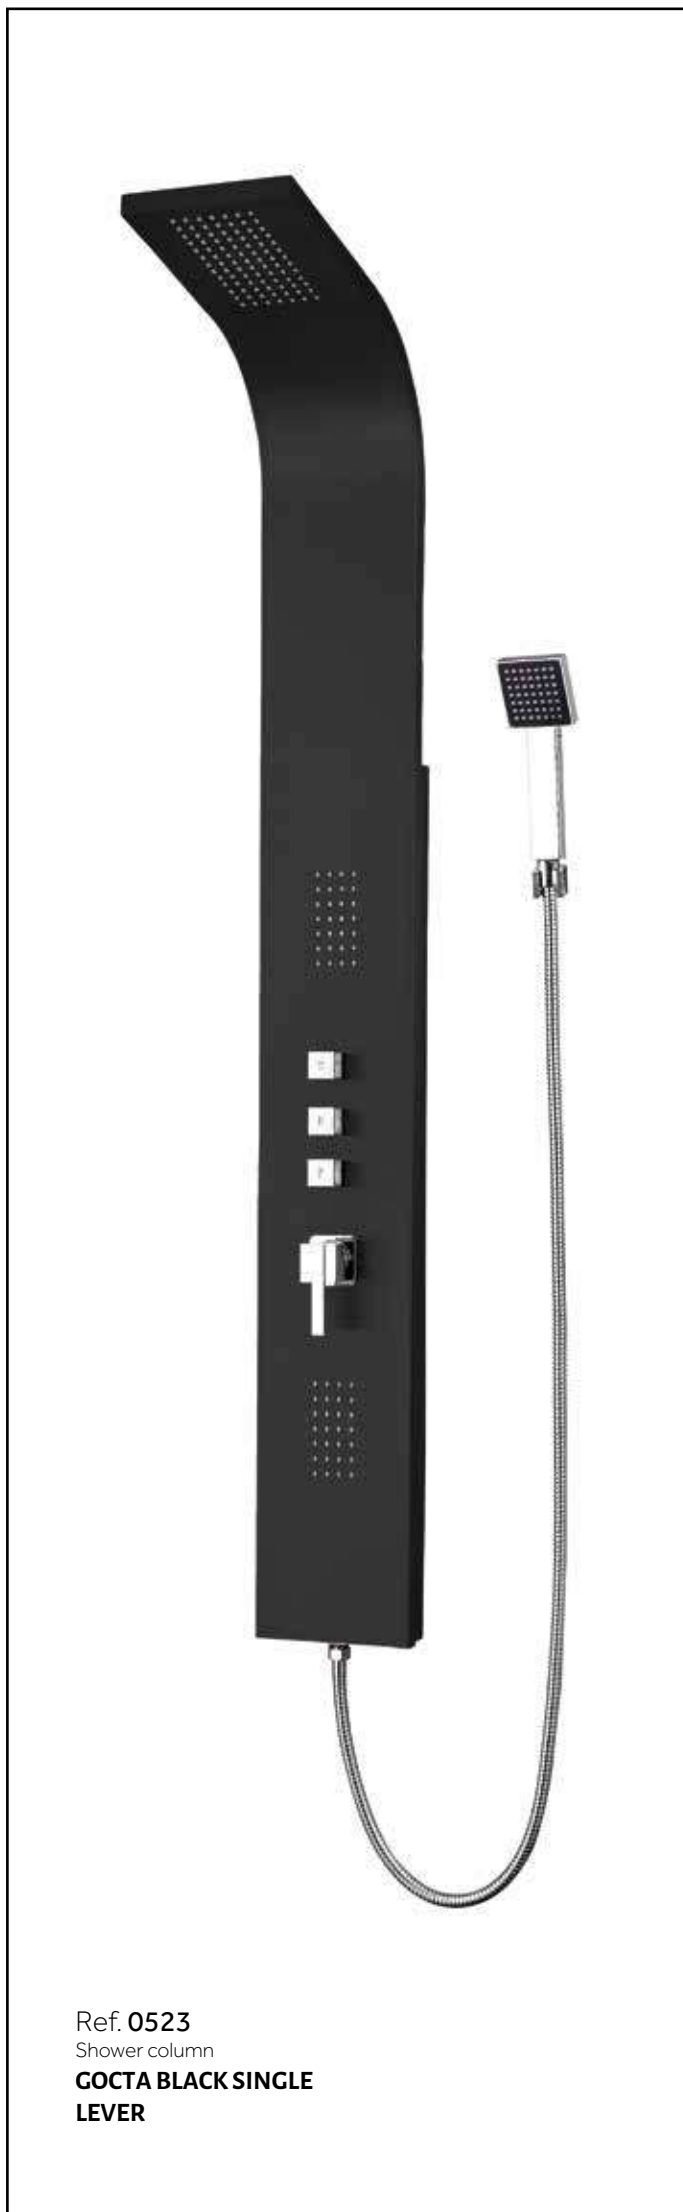

Gocta Black

single lever

Ref. 0523
Shower column
**GOCTA BLACK SINGLE
LEVER**