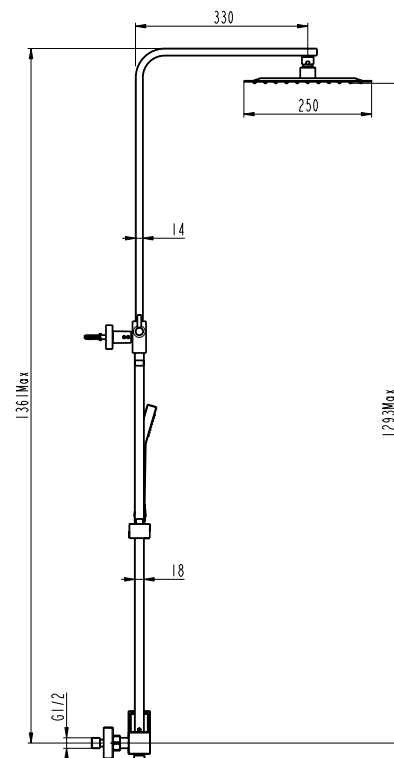

Brass mixer body copper PVD
Telescopic bar SS 90/140 cm
3 functions handshower
Ceramic cartridge 35 mm 'cold-start'
Height adjustable shower support
Slimline shower head SS 250 mm w/anti-limescale
Water flow diverter integrated in body
Non-return valve
Includes 8L/min ecological water flow limiter option
PVC copper anti-twist shower hose

Ref. **3080CB**

Shower

INVERTER R COPPER SINGLE LEVER