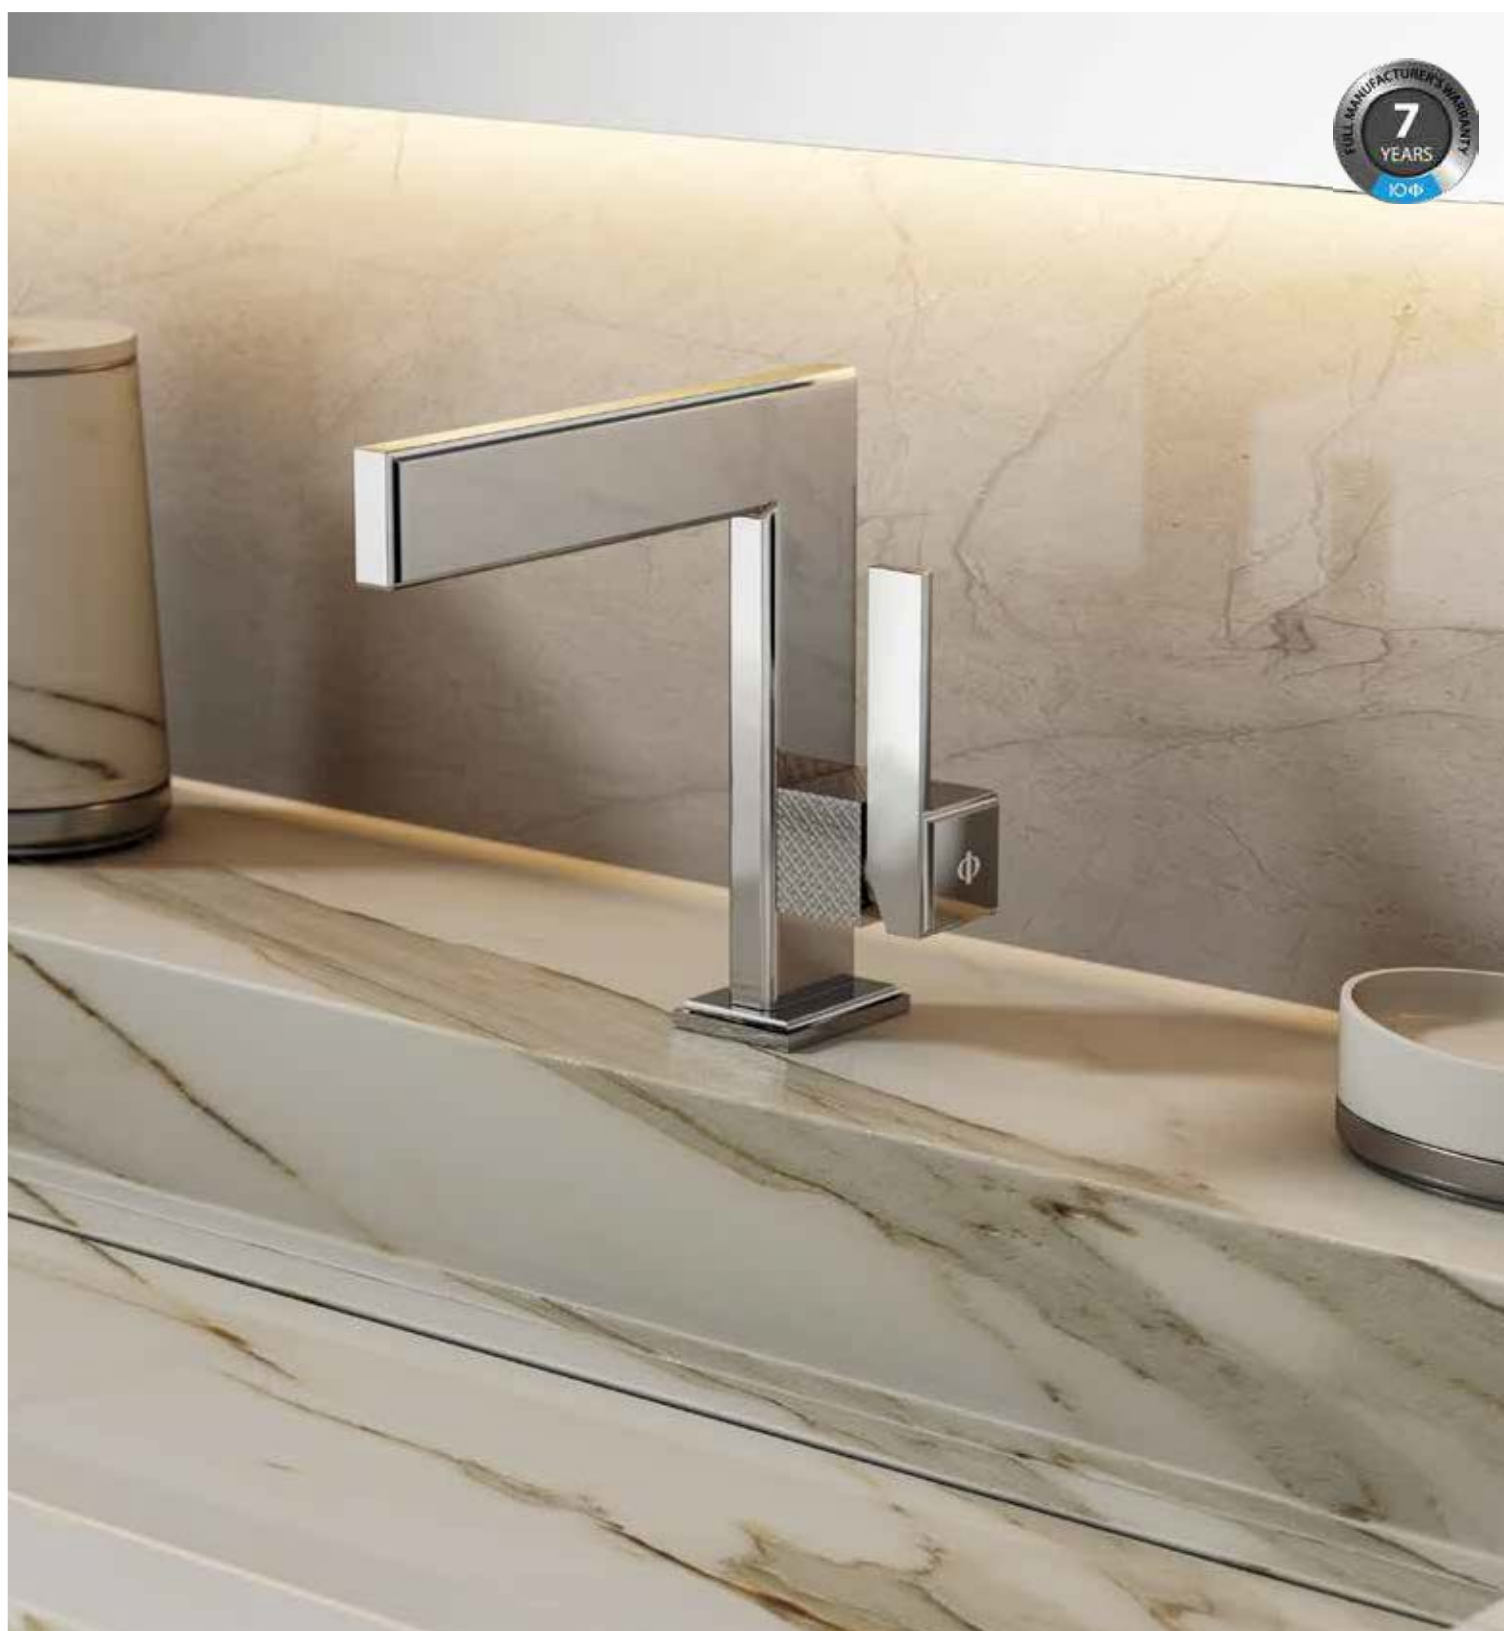

pcs/box

Chromed brass mixer
Ceramic cartridge 25 mm
Waterfall aerator
3/8" N CE mixer hoses

Ref. 3215
Single lever basin mixer