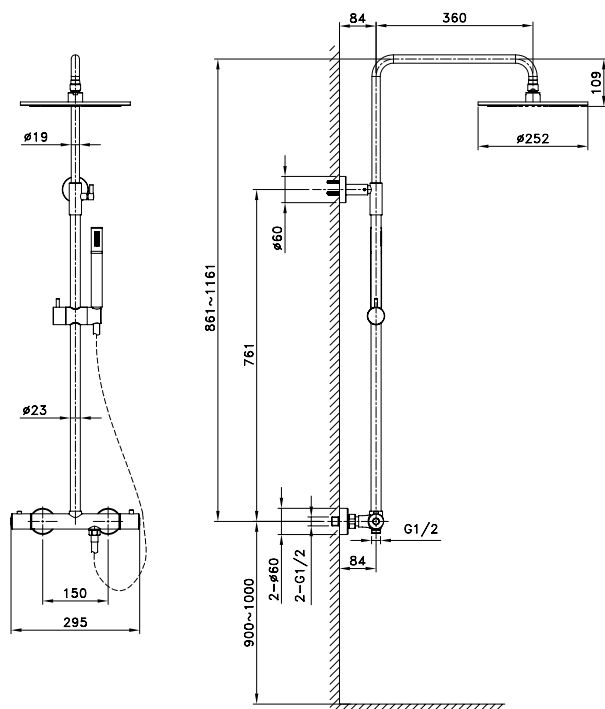

Ref. 3099
Shower

CASSIO

single lever

pcs/box

Chrome-plated brass mixer body
Telescopic bar SS 90-133 cm
Ceramic Sedal cartridge 35 mm
3 positions handshower w/anti-limescale
Extensible SS shower hose
Height adjustable shower support
Slimline shower head SS 200 mm w/anti-limescale