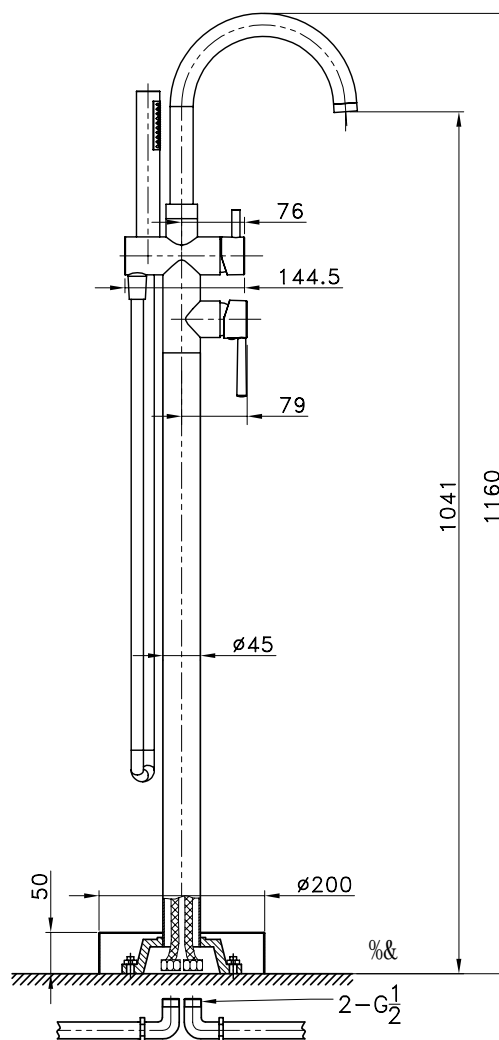

ROUND SINGLE LEVER CHROME

Price 561