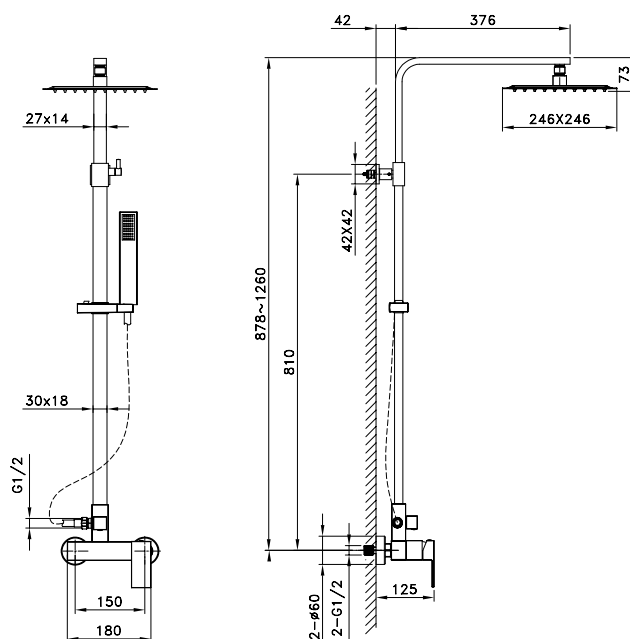

QUADRA

single lever

Chrome-plated brass mixer body
Extra-flat square SS shower head 25x25 cm with anti-limescale
3x1,5 cm telescopic (88,5 - 124 cm) shower bar
Height adjustable shower support
PVC silver anti-twist shower hose
Cartridge 40 mmØ sedal CE

Ref. 3013
Shower
QUADRA SINGLE LEVER