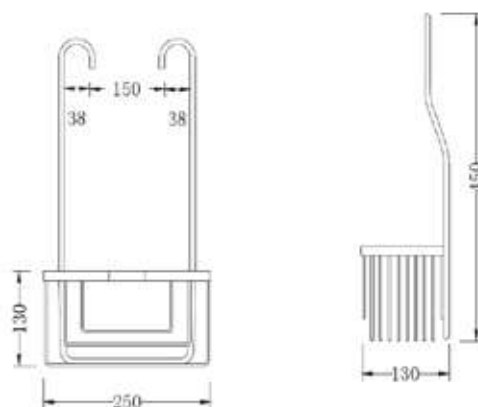

pcs/box

Ref. 0394

SHOWER BASKET FOR CORNER

SHOWER ACCESSORIES FOR REDUCED MOBILITY

Folding seat in abs with aluminum structure and support of Stainless steel

Ref. **3030**
FOLDING SEAT
 33,8x34,8x50cm

Automatic folding
 Until 160kg