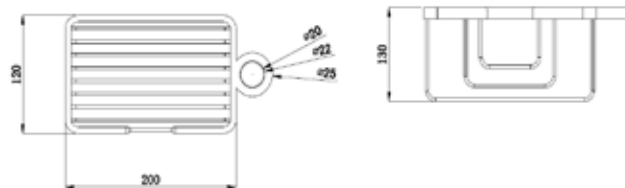

pcs/box

Ref. 0392

SHOWER BASKET FOR BAR