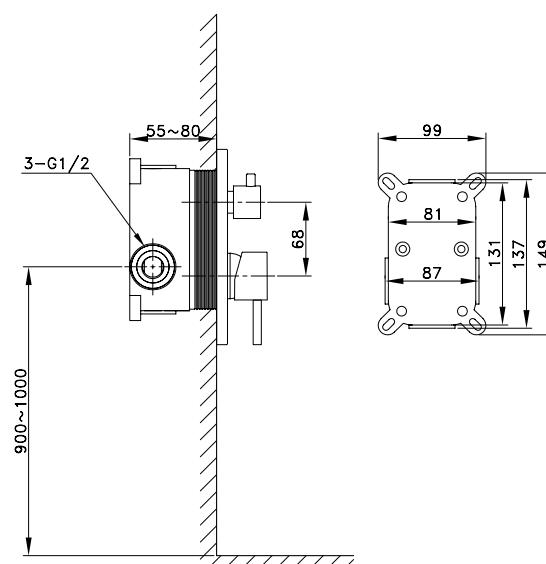

COMPLETE
Wall-mounted kit + wall arm + shower head 25
Ref. 3086 + 3025 + 3059

*Other arms and shower heads see page 198/200

SHOWER WALL-MOUNTED SINGLE LEVER SIRIO CHROME

Chrome-plated brass mixer body
Register box
Ceramic cartridge 35 mm sedal
PVC chrome shower hose anti-twist
3 positions handshower w/anti-limescale
Cover plate Ø18 cm

Ref. 3086

Wall-mounted mixer set 2 functions

SIRIO CHROME WITH SHOWER SET