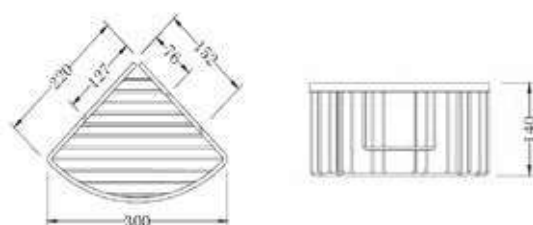

pcs/box

Ref. 0394

SHOWER BASKET FOR CORNER

SHOWER ACCESSORIES FOR REDUCED MOBILITY

Folding seat in abs with aluminum structure and support of Stainless steel

Ref. **3030**
FOLDING SEAT
 33,8x34,8x50cm

Automatic folding
 Until 160kg