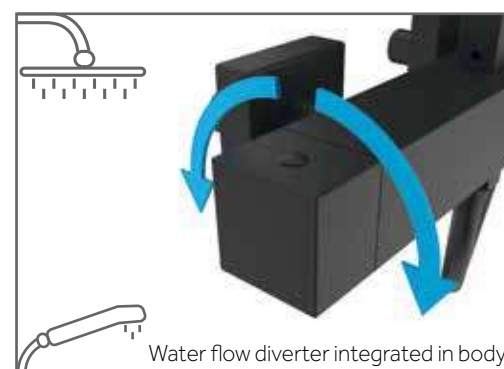

Brass mixer body matt black
Telescopic bar SS 84-136 cm
Ceramic cartridge 35 mm 'cold-start'
Height adjustable shower support
Slimline shower head SS black 250 mm w/anti-limescale
Water flow diverter integrated in body
Non-return valve
Includes 8L/min ecological water flow limiter option
PVC black anti-twist shower hose

Ref. 3136

Shower

INVERTER C BLACK SINGLE LEVER