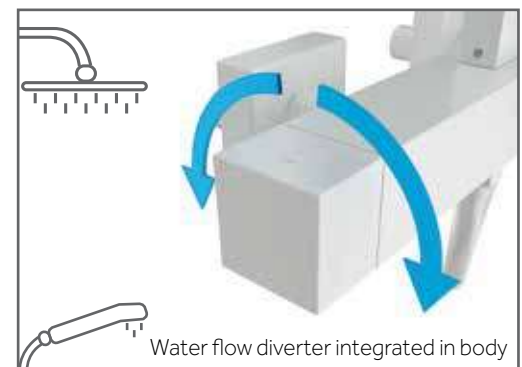

Brass mixer body white
Telescopic bar SS 84-136 cm
Ceramic cartridge 35 mm 'cold-start'
Height adjustable shower support
Slimline shower head SS white 250 mm w/anti-limescale
Water flow diverter integrated in body
Non-return valve
Includes 8L/min ecological water flow limiter option
PVC white anti-twist shower hose

Ref. 3081BL

Shower

INVERTER C WHITE SINGLE LEVER