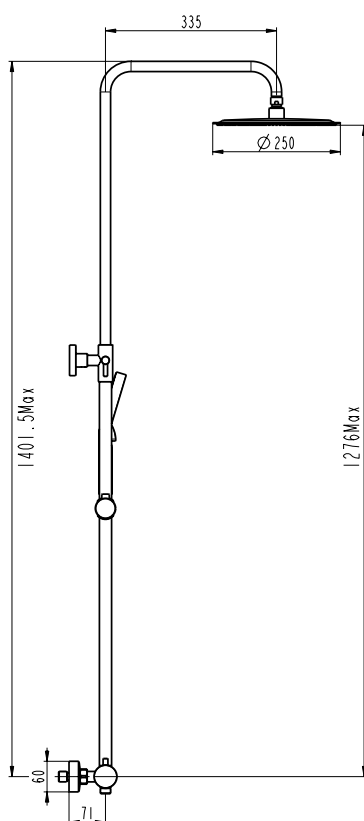

OPTION

Ref. 0608NG
ADAPTER
BATHTUB