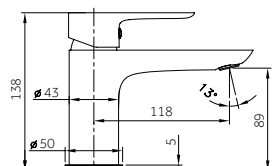

Brass mixer white/chrome
Ceramic cartridge 35 mm
Neoperl aerator
3/8" N CE mixer hoses

Ref. **3064**
Single lever basin mixer

Brass mixer body white
Telescopic bar SS 90/140 cm
3 functions handshower
Ceramic cartridge 35 mm 'cold-start'
Height adjustable shower support
Slimline shower head SS 250 mm w/anti-limescale
Water flow diverter integrated in body
PVC white anti-twist shower hose