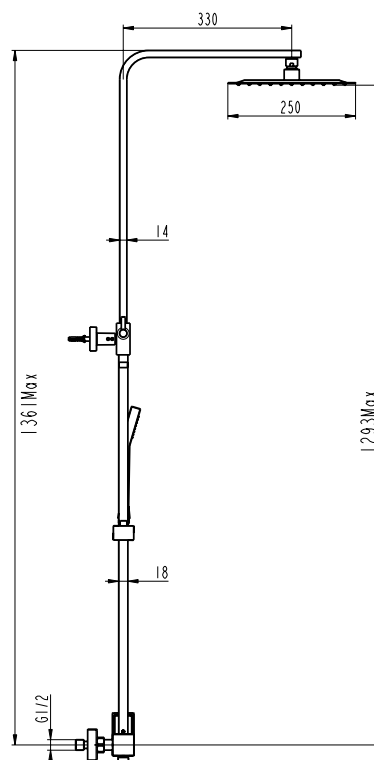

Chrome-plated brass mixer body
Telescopic bar SS 84-136 cm
Ceramic cartridge 35 mm 'cold-start'
Height adjustable shower support
Slimline shower head SS 250 mm w/anti-limescale
Water flow diverter integrated in body
Non-return valve
Includes 8L/min ecological water flow limiter option
Extensible SS shower hose

Ref. 3081
Shower
INVERTER C SINGLE LEVER