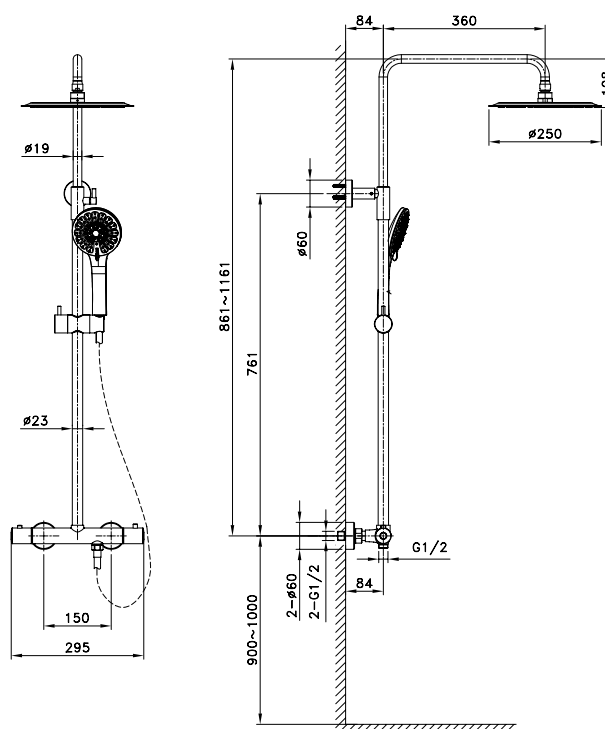

ROUND ELITE NICKEL PVD THERMOSTATIC

NEW-TECH

last generation thermostatic

Self-cleaning cartridge
Easy disassembly
Sensor Vernet EN111

EcoStop, saves up to 40%

Brass mixer brushed nickel PVD
3 positions handshower w/anti-limescale
1.7 m PVC anti-twist shower hose
Height adjustable shower support
Slimline shower head SS 250 mm w/anti-limescale
Thermostatic cartridge sensor Vernet EN111
Thermostatic cartridge with antilime filter
Low pressure operation
Telescopic shower

Ref. 3250NK

Shower

ROUND NICKEL THERMOSTATIC