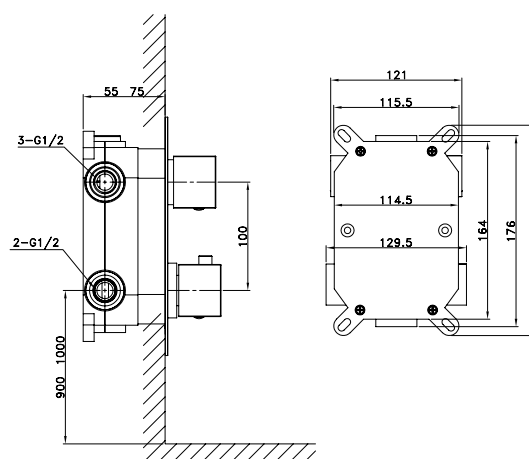

SHOWER WALL-MOUNTED THERMOSTATIC ORION BLACK

Brass mixer body matt black
Register box
Thermostatic cartridge with Vernet sensor
PVC black shower hose anti-twist
22x13 cm plate

Ref. 3085
2/3 functions wall-mounted set
ORION BLACK WITH SHOWER SET

COMPLETE
Wall-mounted kit + wall arm + shower head 25
Ref. 3085 + 3159 + 3157

*Other arms and shower heads see page 199/201

SHOWER WALL-MOUNTED