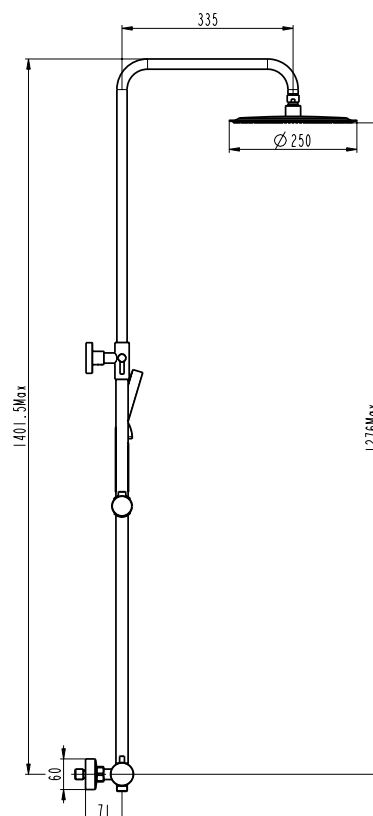

INVERTER R NICKEL PVD

single lever

Brass mixer body nickel PVD
Telescopic bar SS 90/140 cm
3 functions handshower
Ceramic cartridge 35 mm 'cold-start'
Height adjustable shower support
Slimline shower head SS 250 mm w/anti-limescale
Water flow diverter integrated in body
Non-return valve
Includes 8L/min ecological water flow limiter option
PVC nickel anti-twist shower hose

Ref. 3080NK

Shower

INVERTER R NICKEL SINGLE LEVER