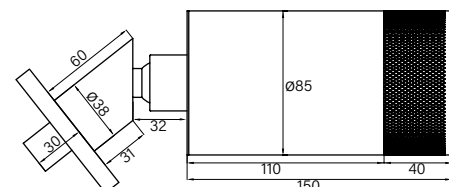

SHOWER HEAD MINIMAL CHROME

Wall shower head: 500 mm x 250 mm
Stainless steel 304
Easy cleaning system to prevent limescale
Input Connection 1/2"

Aerator spray ref. 3291
Aerator waterfall ref. 3292