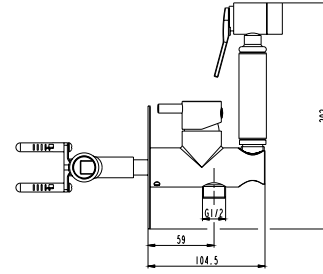

12
pcs/box

Cartridge single lever 25 mm
Shower hose anti-twist PVC gold 1 m
Metal diffuser

Ref. 0390OR
**WALL-MOUNTED BIDET
BRUSHED GOLD PVD ROUND**

Cartridge single lever 25 mm
Shower hose anti-twist PVC gunmetal 1 m
Metal diffuser

Ref. 0390T
**WALL-MOUNTED BIDET
GUNMETAL ROUND**

Cartridge single lever 25 mm
Shower hose anti-twist PVC copper 1 m
Metal diffuser

Ref. 0390CB
**WALL-MOUNTED BIDET
BRUSHED COPPER PVD
ROUND**