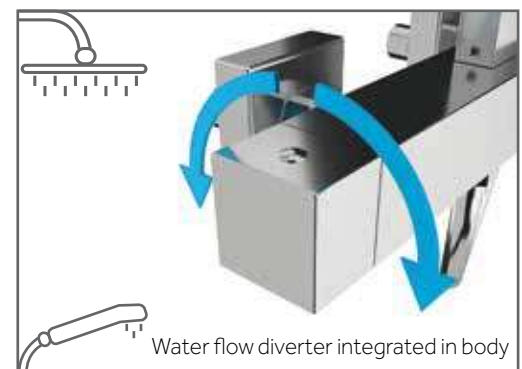

Chrome-plated brass mixer body
Telescopic bar SS 84-136 cm
Ceramic cartridge 35 mm 'cold-start'
Height adjustable shower support
Slimline shower head SS 250 mm w/anti-limescale
Water flow diverter integrated in body
Non-return valve
Includes 8L/min ecological water flow limiter option
Extensible SS shower hose

Ref. 3081
Shower
INVERTER C SINGLE LEVER