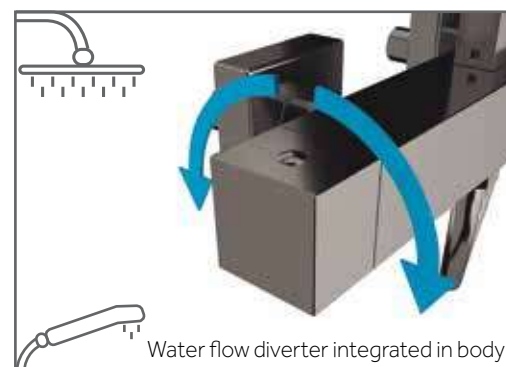

Brass mixer body gunmetal finish
Telescopic bar SS 84-136 cm
Ceramic cartridge 35 mm 'cold-start'
Height adjustable shower support
Slimline shower head SS 250 mm w/anti-limescale
Water flow diverter integrated in body
Non-return valve
Includes 8L/min ecological water flow limiter option
PVC gunmetal anti-twist shower hose 1,7m

Ref. 3081T

Shower

INVERTER C GUNMETAL SINGLE LEVER