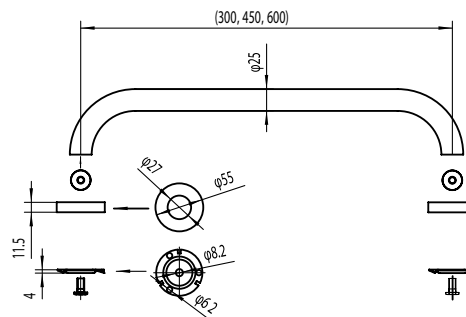

SUPPORT BARS SS304

MEASURES	Ref.	
Ø25x300x0.8 mm	3031	
Ø25x450x0.8 mm	3032	
Ø25x600x0.8 mm	3033