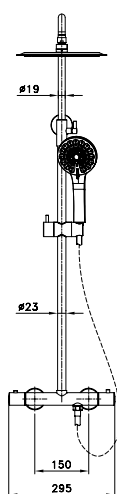

ROUND ELITE BLACK THERMOSTATIC

HI-TECH

last generation thermostatic

Self-cleaning cartridge
Easy disassembly
Sensor Vernet

Safety button 38°
Maintains constant temperature with
greater accuracy

EcoStop, saves up to 40%

Anti-burn system

Brass mixer body matt black
3 positions handshower w/anti-limescale
PVC black anti-twist shower hose
Height adjustable shower support
Slimline shower head SS black 250 mm w/anti-limescale
Thermostatic cartridge sensor Vernet
Telescopic shower bar 87-118 cm

Ref. 3097

Shower

ROUND BLACK THERMOSTATIC

OPTION

Ref. 0603N
EXTENDER
+ 26cm