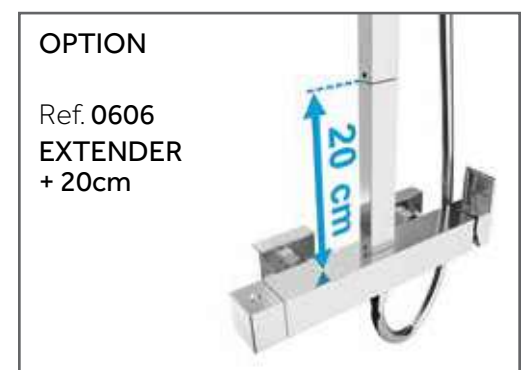

Chrome-plated brass mixer body
Telescopic bar SS 84-136 cm
Ceramic cartridge 35 mm 'cold-start'
Height adjustable shower support
Slimline shower head SS 250 mm w/anti-limescale
Water flow diverter integrated in body
Non-return valve
Includes 8L/min ecological water flow limiter option
Extensible SS shower hose

Ref. 3081
Shower
INVERTER C SINGLE LEVER