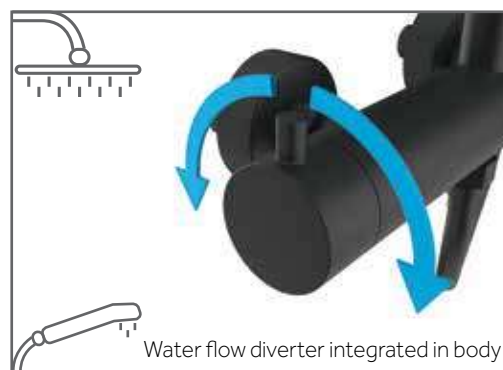

Brass mixer body matt black
Telescopic bar SS 90/140 cm
3 functions handshower
Ceramic cartridge 35 mm 'cold-start'
Height adjustable shower support
Slimline shower head SS black 250 mm w/anti-limescale
Water flow diverter integrated in body
Non-return valve
Includes 8L/min ecological water flow limiter option
PVC black anti-twist shower hose

Ref. 3135

Shower

INVERTER R BLACK SINGLE LEVER