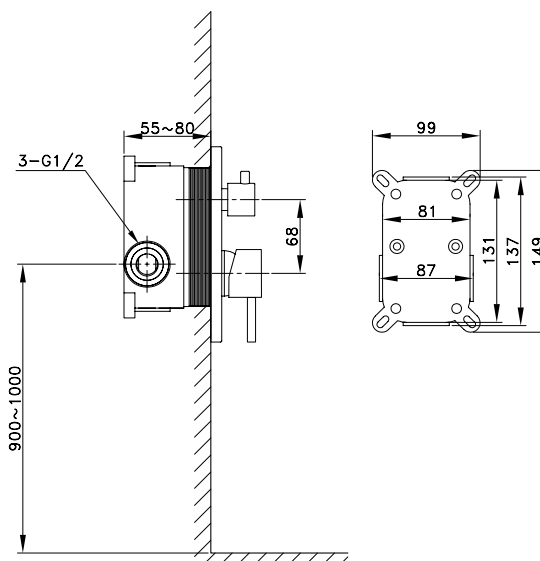

SHOWER WALL-MOUNTED SINGLE LEVER SIRIO BLACK

Brass mixer body matt black
Register box
Ceramic cartridge 35 mm sedal
PVC black shower hose anti-twist
3 positions handshower w/anti-limescale
Cover plate Ø18 cm

Ref. 3087
Wall-mounted mixer set 2 functions
SIRIO BLACK WITH SHOWER SET

COMPLETE
Wall-mounted kit + wall arm + shower head 25
Ref. 3087 + 3161 + 3155

*Other arms and shower heads see page 199/201

SHOWER WALL-MOUNTED