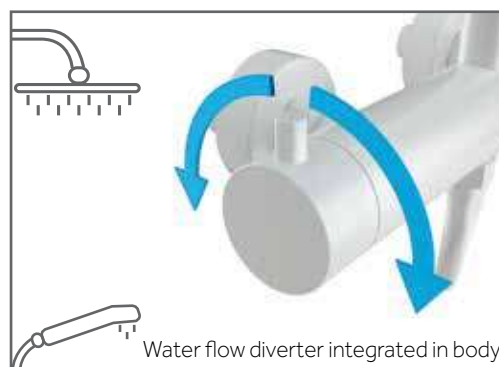

Brass mixer body white
Telescopic bar SS 90/140 cm
3 functions handshower
Ceramic cartridge 35 mm 'cold-start'
Height adjustable shower support
Slimline shower head SS white 250 mm w/anti-limescale
Water flow diverter integrated in body
Non-return valve
Includes 8L/min ecological water flow limiter option
PVC white anti-twist shower hose

Ref. 3080BL

Shower

INVERTER R WHITE SINGLE LEVER