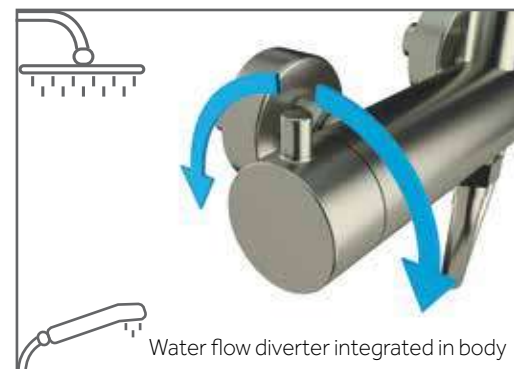

INVERTER R NICKEL PVD

single lever

Brass mixer body nickel PVD
Telescopic bar SS 90/140 cm
3 functions handshower
Ceramic cartridge 35 mm 'cold-start'
Height adjustable shower support
Slimline shower head SS 250 mm w/anti-limescale
Water flow diverter integrated in body
Non-return valve
Includes 8L/min ecological water flow limiter option
PVC nickel anti-twist shower hose

Ref. 3080NK

Shower

INVERTER R NICKEL SINGLE LEVER