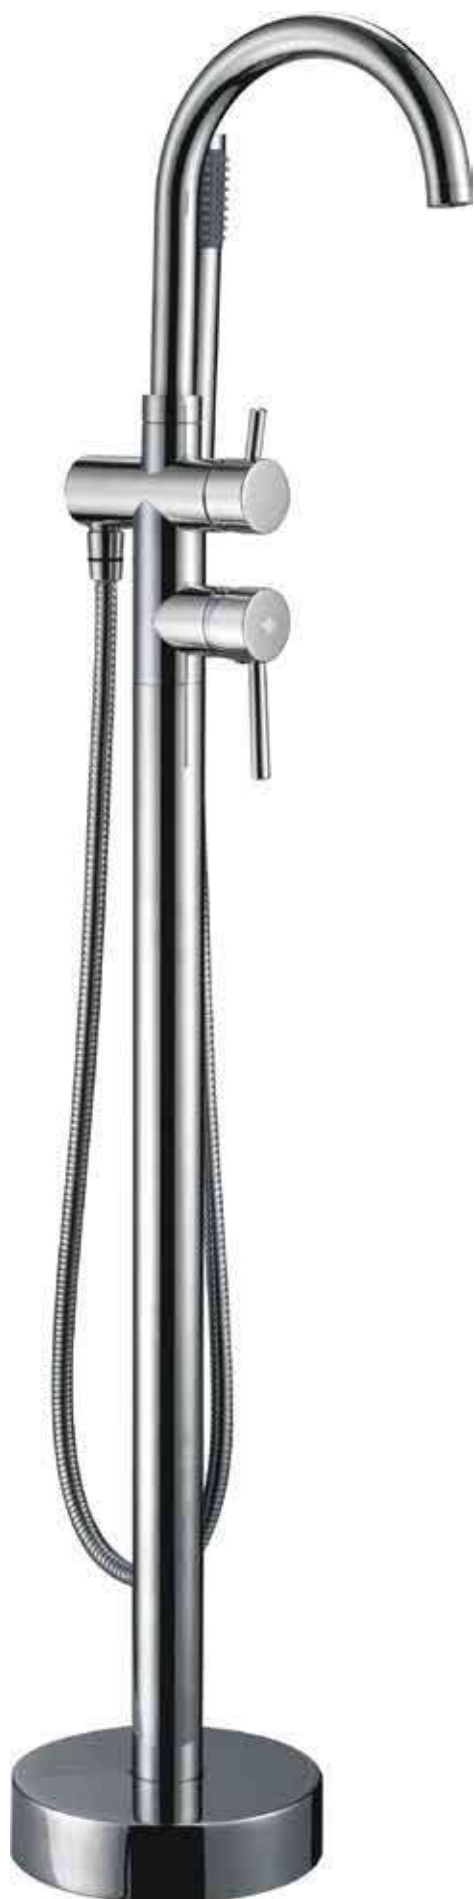

ORION SINGLE LEVER CHROME pg 221

ROUND SINGLE LEVER BLACK pg 223

2
pcs/box

Chrome-plated brass mixer body
 Ceramic cartridge 40 mm
 Shower hose SS
 Floor register box
 Shower set

Ref. 3090
 Freestanding bathtub faucet