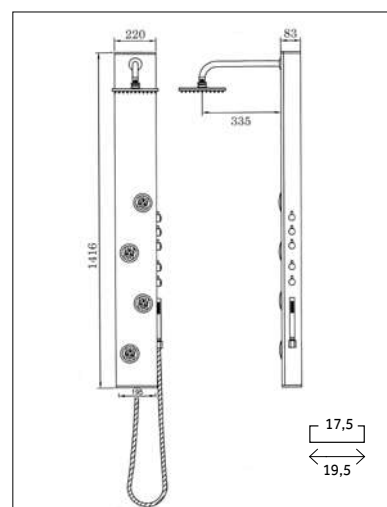

Suderland

single lever

Ref. **0506**
Shower column
SUDERLAND SINGLE LEVER

TECHNICAL DRAWING SUDERLAND

CHARACTERISTICS SUDERLAND COLUMNS

- 304 stainless steel body (1.2 mm of thickness)
- extra-flat shower head 30x30 cm
- sedal cartridge (CE)
- brass handshower
- stainless steel double crimped hose
- 3 functions of massage
- independent control for 3 functions
- transparent anti-limescale
- 4 jets with 3 functions of massage