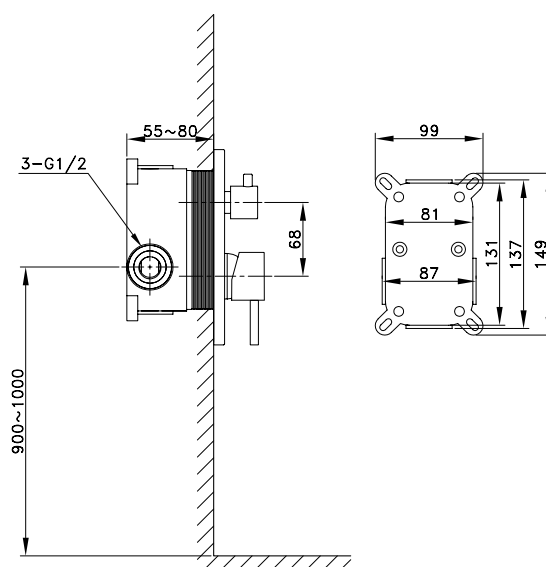

COMPLETE
Wall-mounted kit + wall arm + shower head 25
Ref. 3086OR + 3025OR + 3059OR

*Other arms and shower heads see page 199/203

SHOWER WALL-MOUNTED SINGLE LEVER SIRIO GOLD PVD

Brass mixer body gold PVD
Register box
Ceramic cartridge 35 mm sedal
Brushed gold finish PVD
3 positions handshower w/anti-limescale
Cover plate Ø18 cm

Ref. **3086OR**
Wall-mounted mixer set 2 functions
SIRIO GOLD WITH SHOWER SET