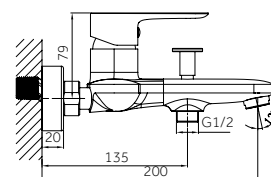

CASSIO

White/Chrome

PREMIUM SERIES IOΦ

Brass mixer white/chrome
Ceramic cartridge 35 mm
Neoperl aerator
3/8" N CE mixer hoses

Ref. **3064**
Single lever basin mixer

Brass mixer body white
Telescopic bar SS 90/140 cm
3 functions handshower
Ceramic cartridge 35 mm 'cold-start'
Height adjustable shower support
Slimline shower head SS 250 mm w/anti-limescale
Water flow diverter integrated in body
PVC white anti-twist shower hose

Ref. **3080BL+3305**
Shower
INVERTER R WHITE + CASSIO HANDLE

Brass mixer white/chrome
Ceramic cartridge 35 mm
Neoperl aerator
3/8" N CE mixer hoses

Ref. **3101**
Tall basin mixer

Brass mixer white/chrome
Ceramic cartridge 35 mm
Extensible SS shower hose
Adjustable hanger
3 positions handshower w/anti-limescale

Ref. **3066**
Single lever bath mixer

Brass mixer white/chrome
Ceramic cartridge 35 mm
Neoperl aerator
3/8" N CE mixer hoses

Ref. **3065**
Bidet mixer

Ref. **3067**
Single lever shower mixer

CASSIO