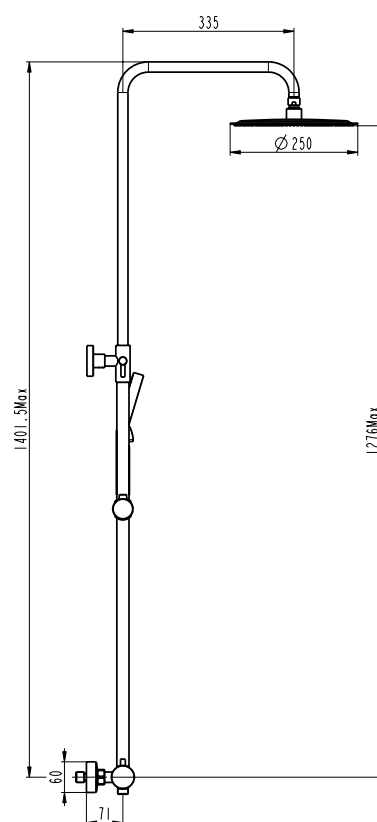

Brass mixer body gunmetal finish
Telescopic bar SS 90/140 cm
3 functions handshower w/anti-limescale
Ceramic cartridge 35 mm 'cold-start'
Height adjustable shower support
Slimline shower head SS 250 mm w/anti-limescale
Water flow diverter integrated in body
Non-return valve
Includes 8L/min ecological water flow limiter option
PVC gunmetal anti-twist shower hose 1,7m

Ref. **3080T**

Shower

INVERTER R GUNMETAL SINGLE LEVER