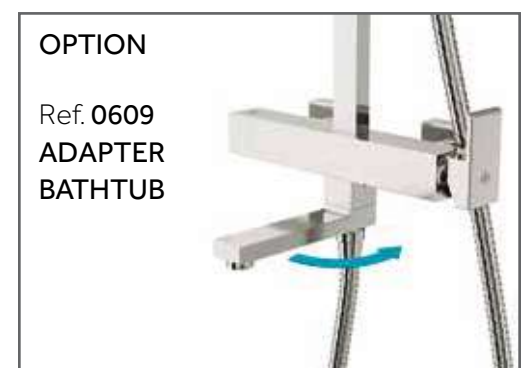

In addition to all this, the elite range has a height-adjustable stand, telescopic bar, and 25 cm ultra-slim spray head.

IOΦ®

INVERTER C

single lever

pcs/box

Chrome-plated brass mixer body
 Telescopic bar SS 84-136 cm
 Ceramic cartridge 35 mm 'cold-start'
 Height adjustable shower support
 Slimline shower head SS 250 mm w/anti-limescale
 Water flow diverter integrated in body
 Non-return valve
Includes 8L/min ecological water flow limiter option
 Extensible SS shower hose

Ref. 3081
 Shower
INVERTER C SINGLE LEVER

INVERTER R

single lever

Chrome-plated brass mixer body
 Telescopic bar SS 90/140 cm
 3 functions handshower
 Ceramic cartridge 35 mm 'cold-start'
 Height adjustable shower support
 Slimline shower head SS 250 mm w/anti-limescale
 Water flow diverter integrated in body
 Non-return valve
Includes 8L/min ecological water flow limiter option