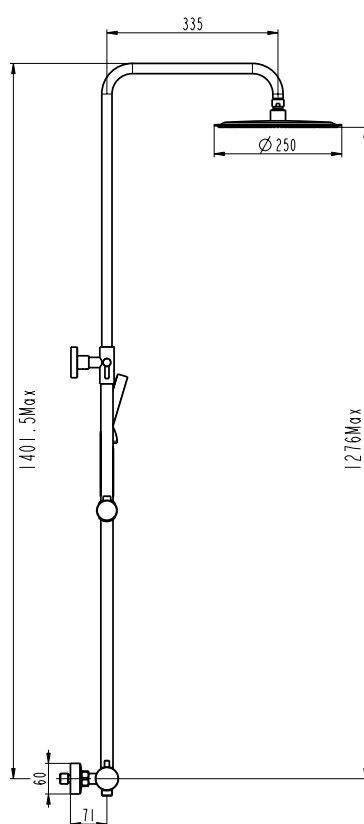

Chrome-plated brass mixer body
Telescopic bar SS 90/140 cm
3 functions handshower
Ceramic cartridge 35 mm 'cold-start'
Height adjustable shower support
Slimline shower head SS 250 mm w/anti-limescale
Water flow diverter integrated in body
Non-return valve
Includes 8L/min ecological water flow limiter option

Ref. 3080
Shower
INVERTER R SINGLE LEVER