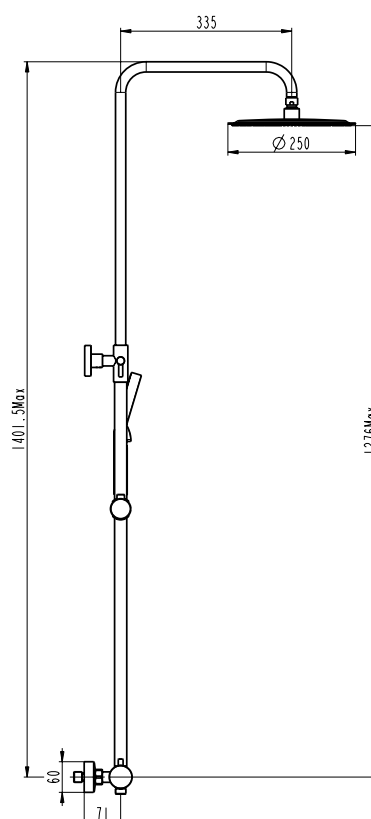

Brass mixer body white
Telescopic bar SS 90/140 cm
3 functions handshower
Ceramic cartridge 35 mm 'cold-start'
Height adjustable shower support
Slimline shower head SS white 250 mm w/anti-limescale
Water flow diverter integrated in body
Non-return valve
Includes 8L/min ecological water flow limiter option
PVC white anti-twist shower hose

Ref. 3080BL

Shower

INVERTER R WHITE SINGLE LEVER