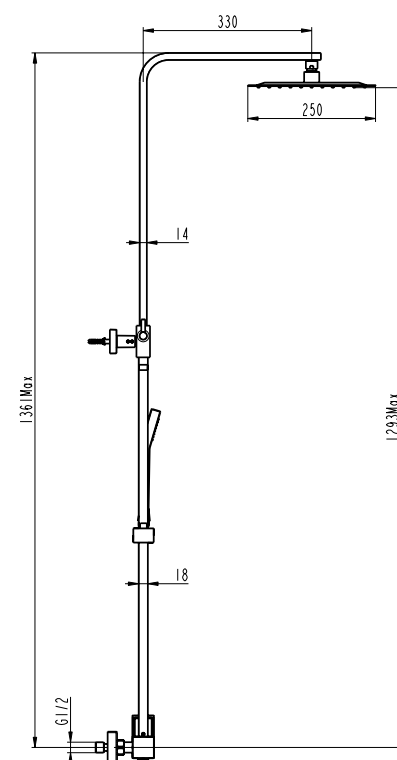

Brass mixer body white
Telescopic bar SS 84-136 cm
Ceramic cartridge 35 mm 'cold-start'
Height adjustable shower support
Slimline shower head SS white 250 mm w/anti-limescale
Water flow diverter integrated in body
Non-return valve
Includes 8L/min ecological water flow limiter option
PVC white anti-twist shower hose

Ref. 3081BL

Shower

INVERTER C WHITE SINGLE LEVER