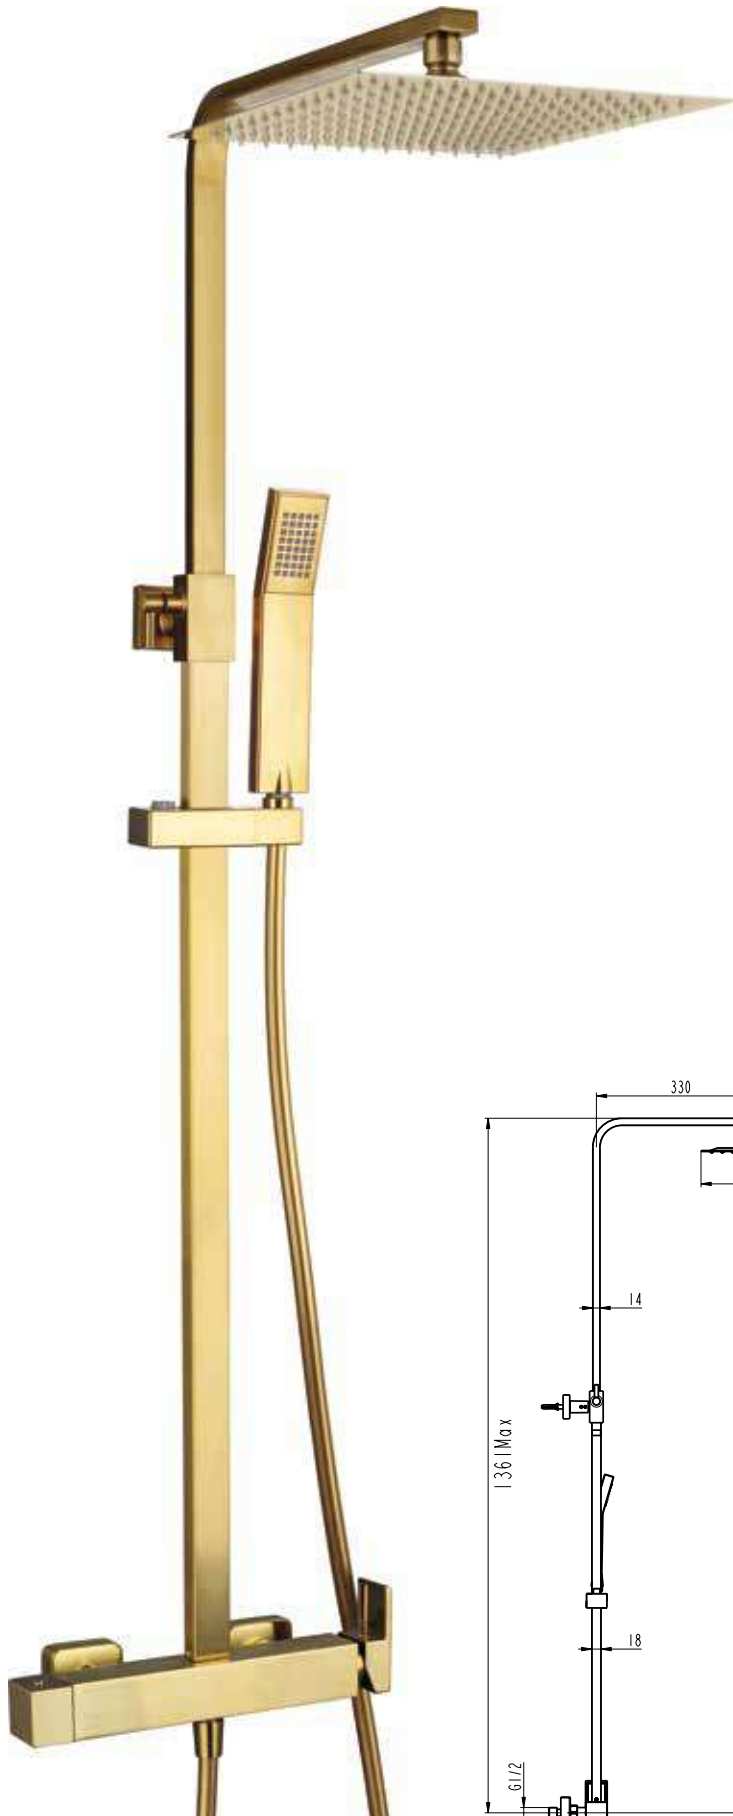

single lever

3
pcs/box

Brass body mixer brushed gold PVD
 Telescopic bar SS 84-136 cm
 Ceramic cartridge 35 mm 'cold-start'
 Height adjustable shower support
 Slimline shower head SS 250 mm w/anti-limescale
 Water flow diverter integrated in body
 Non-return valve
Includes 8L/min ecological water flow limiter option
 PVC gold anti-twist shower hose