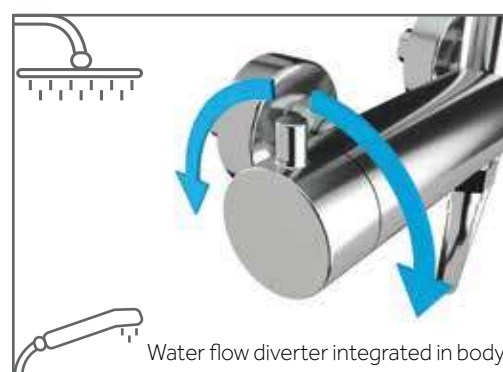

Chrome-plated brass mixer body
Telescopic bar SS 90/140 cm
3 functions handshower
Ceramic cartridge 35 mm 'cold-start'
Height adjustable shower support
Slimline shower head SS 250 mm w/anti-limescale
Water flow diverter integrated in body
Non-return valve
Includes 8L/min ecological water flow limiter option

Ref. 3080
Shower
INVERTER R SINGLE LEVER