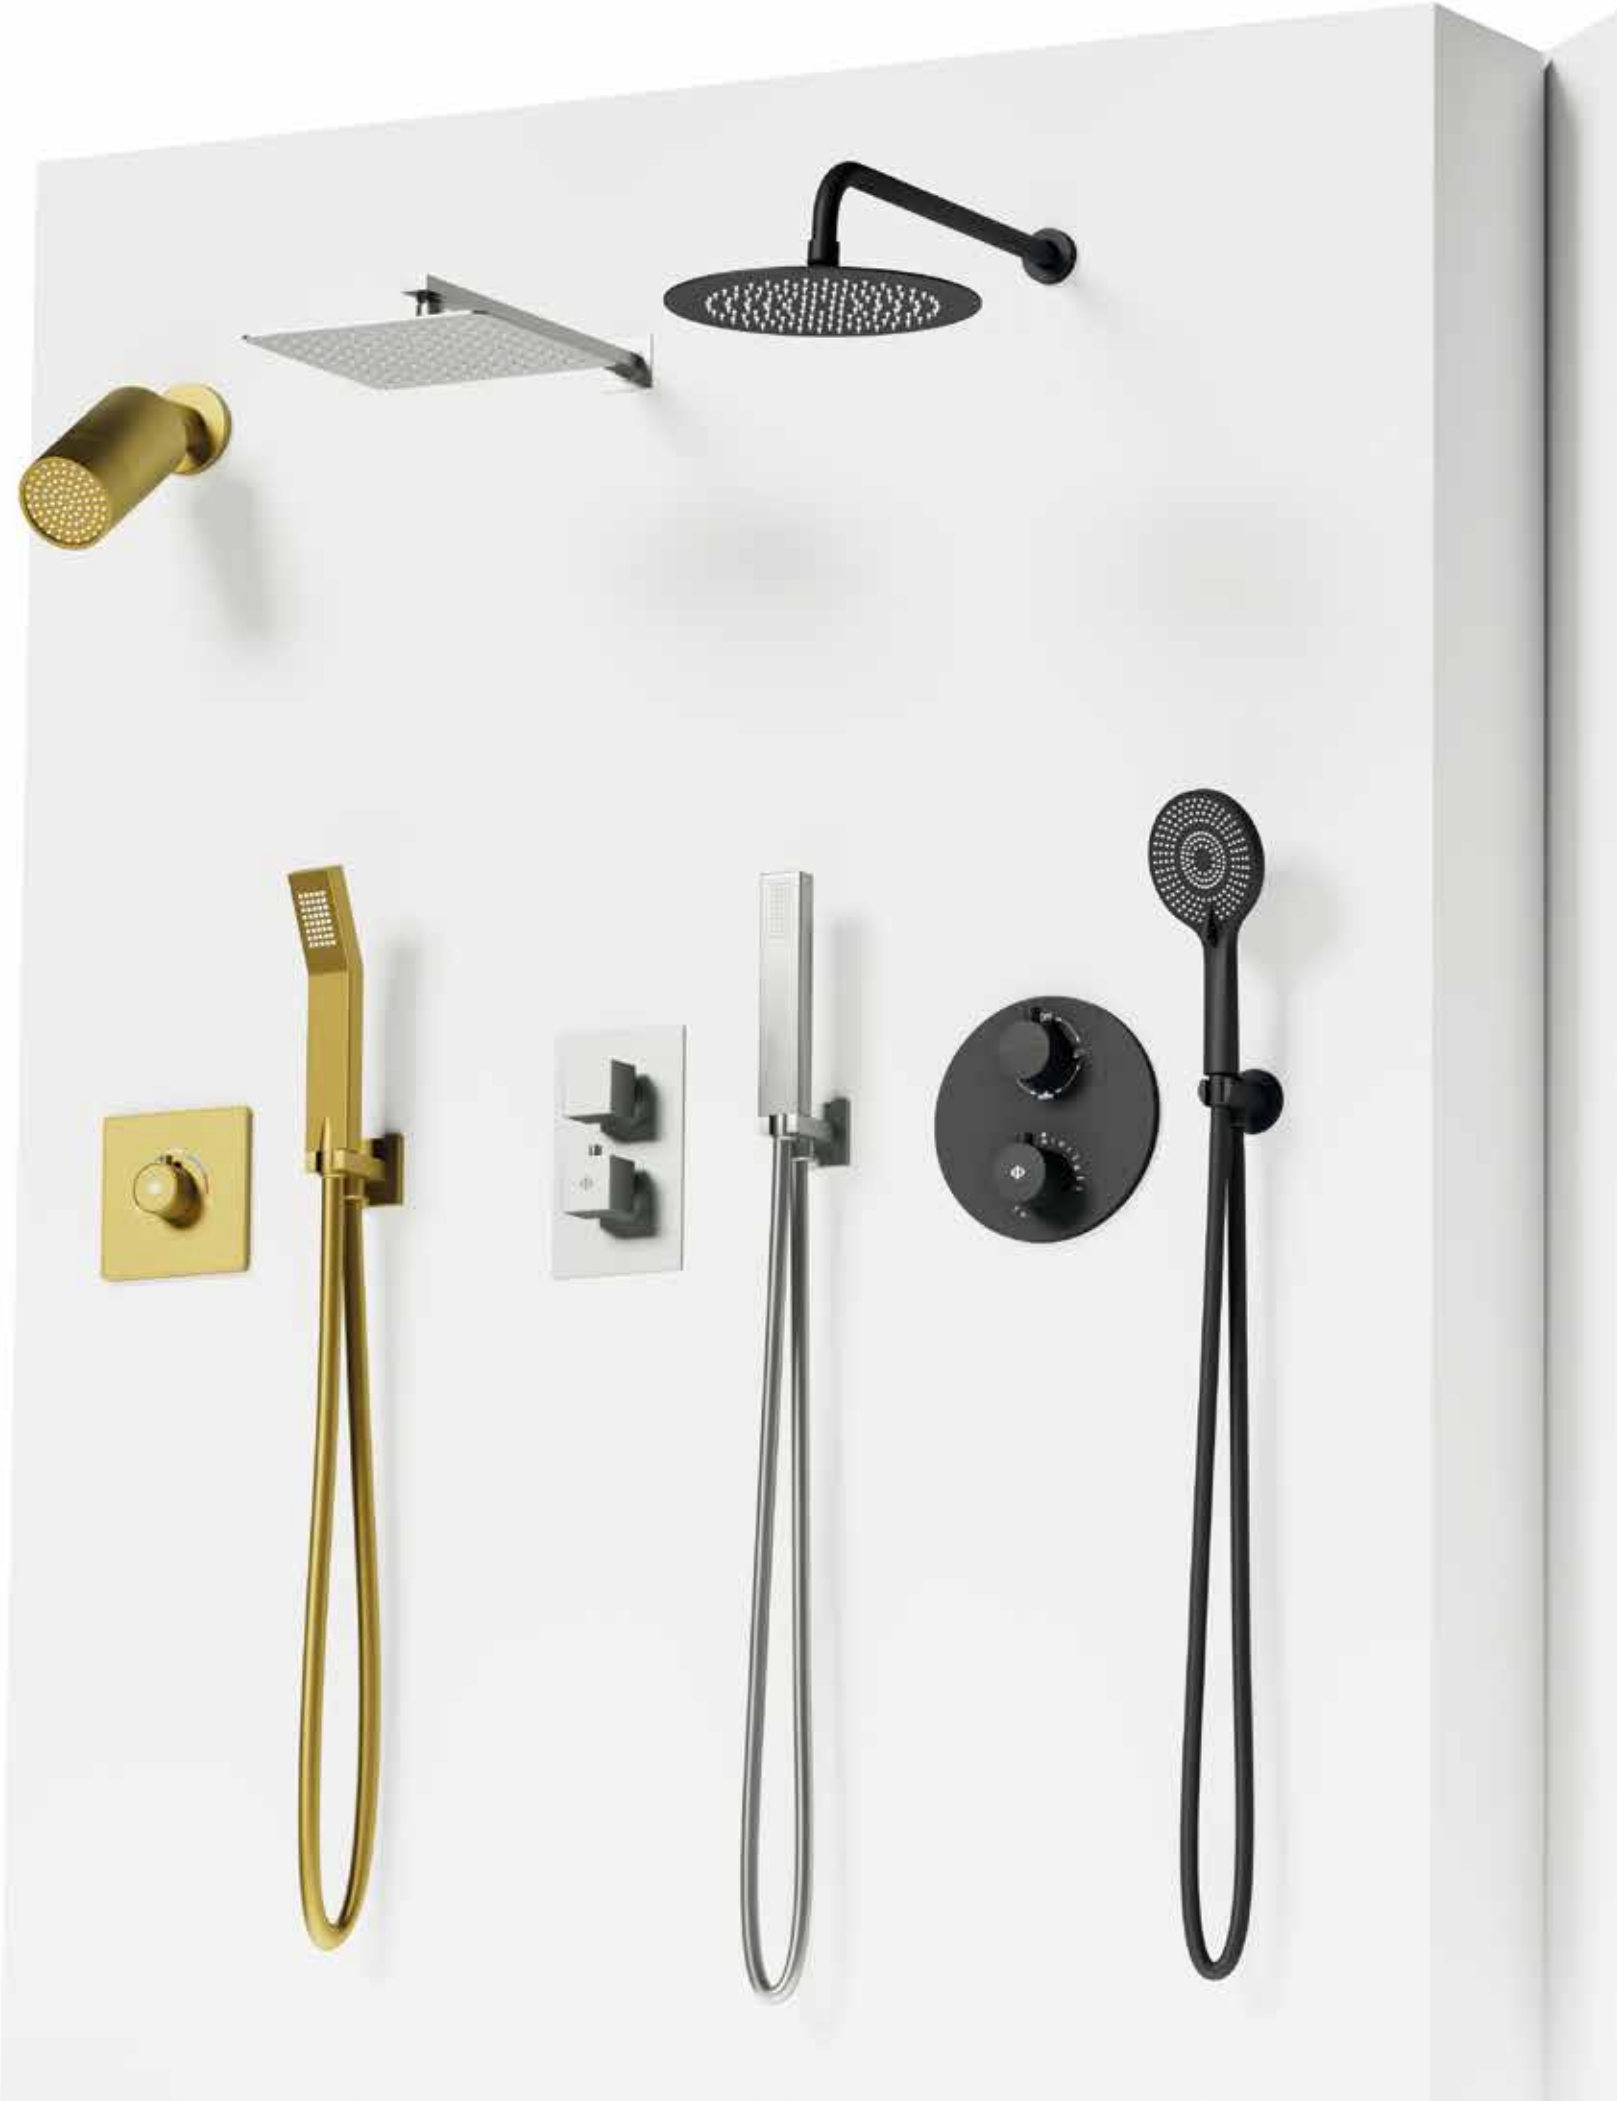

Suderland

single lever

Ref. **0506**
Shower column
SUDERLAND SINGLE LEVER

TECHNICAL DRAWING SUDERLAND

CHARACTERISTICS SUDERLAND COLUMNS

- 304 stainless steel body (1.2 mm of thickness)
- extra-flat shower head 30x30 cm
- sedal cartridge (CE)
- brass handshower
- stainless steel double crimped hose
- 3 functions of massage
- independent control for 3 functions
- transparent anti-limescale
- 4 jets with 3 functions of massage

Niagara

single lever

Ref. 0512
Shower column
NIAGARA SINGLE LEVER

TECHNICAL DRAWING NIAGARA

CHARACTERISTICS NIAGARA COLUMNS

- 304 stainless steel body (1.2 mm of thickness)
- integrated shower head
- sedal cartridge (CE)
- brass handshower
- stainless steel hose
- independent control for 5 functions
- 3 integrated jets
- transparent anti-limescale

WALL-MOUNTED

BASIN AND SHOWER FAUCETS

IOΦ®

WALL-MOUNTED

WALL-MOUNTED

BASIN AND SHOWER TAPS

IOΦ®

SIRIO BASIN