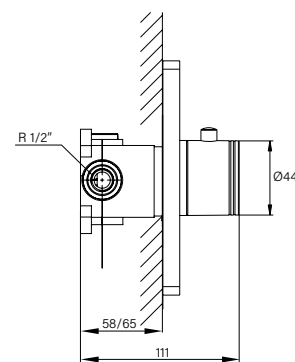

COMPLETE

Kit Universal wall-mounted + minimal showerhead rain
Ref. **3235NG + 3290NG**