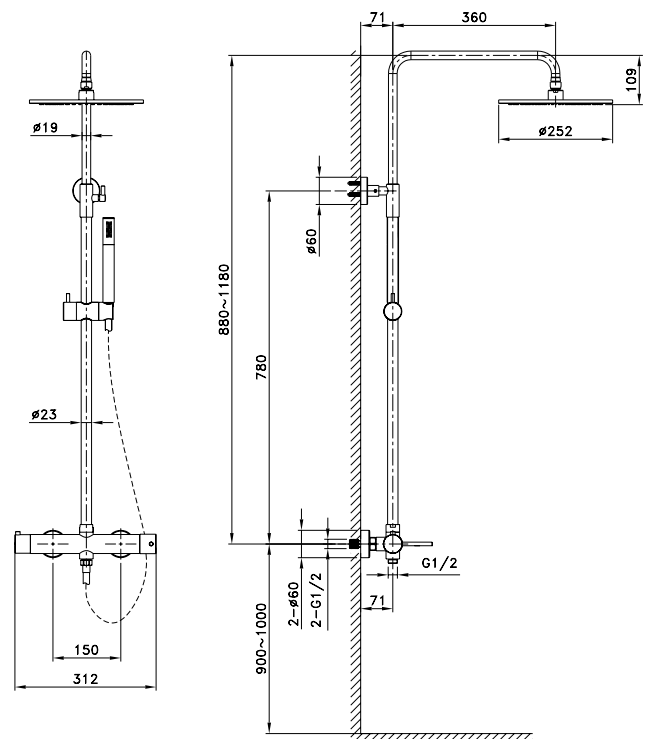

OPTION

Ref. **0603**
EXTENDER
+ 26 cm