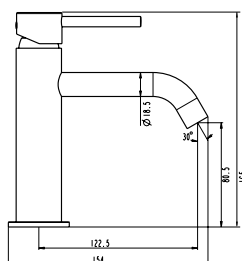

Brass mixer white
Ceramic cartridge 25 mm
Neoperl aerator
3/8" N CE mixer hoses

Ref. **3170BL**
Single lever basin mixer