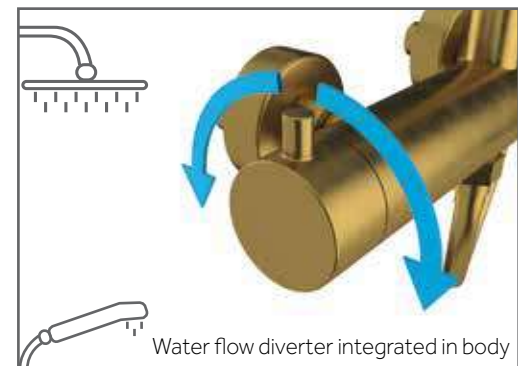

Brass body mixer brushed gold PVD
Telescopic bar SS 90/140 cm
3 functions handshower
Ceramic cartridge 35 mm 'cold-start'
Height adjustable shower support
Slimline shower head SS 250 mm w/anti-limescale
Water flow diverter integrated in body
Non-return valve
Includes 8L/min ecological water flow limiter option
PVC gold anti-twist shower hose

Ref. **3080OR**

Shower

INVERTER R GOLD SINGLE LEVER