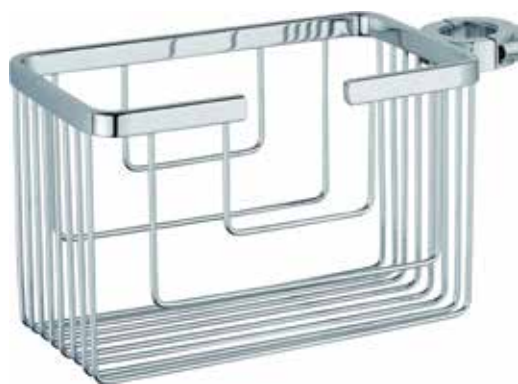

Stainless steel shower baskets