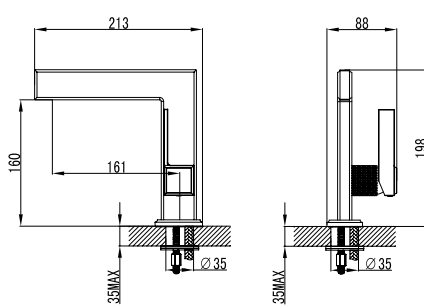

Chromed brass mixer
Ceramic cartridge 25 mm
Waterfall aerator
3/8" N CE mixer hoses

Ref. 3215
Single lever basin mixer