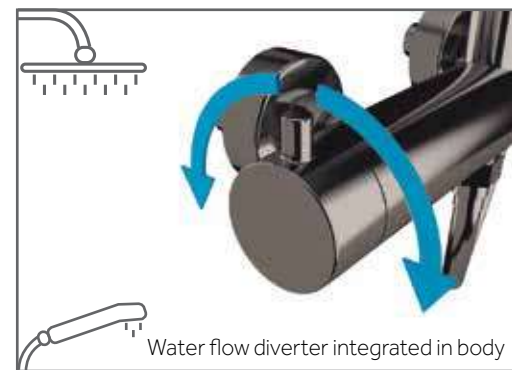

Brass mixer body gunmetal finish
Telescopic bar SS 90/140 cm
3 functions handshower w/anti-limescale
Ceramic cartridge 35 mm 'cold-start'
Height adjustable shower support
Slimline shower head SS 250 mm w/anti-limescale
Water flow diverter integrated in body
Non-return valve
Includes 8L/min ecological water flow limiter option
PVC gunmetal anti-twist shower hose 1,7m

Ref. **3080T**

Shower

INVERTER R GUNMETAL SINGLE LEVER