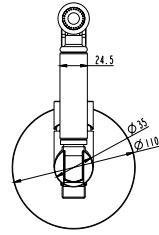

12
pcs/box

Cartridge single lever 25 mm
Shower hose anti-twist PVC gold 1 m
Metal diffuser

Ref. 0390OR
**WALL-MOUNTED BIDET
BRUSHED GOLD PVD ROUND**

Cartridge single lever 25 mm
Shower hose anti-twist PVC gunmetal 1 m
Metal diffuser

Ref. 0390T
**WALL-MOUNTED BIDET
GUNMETAL ROUND**

Cartridge single lever 25 mm
Shower hose anti-twist PVC copper 1 m
Metal diffuser

Ref. 0390CB
**WALL-MOUNTED BIDET
BRUSHED COPPER PVD
ROUND**