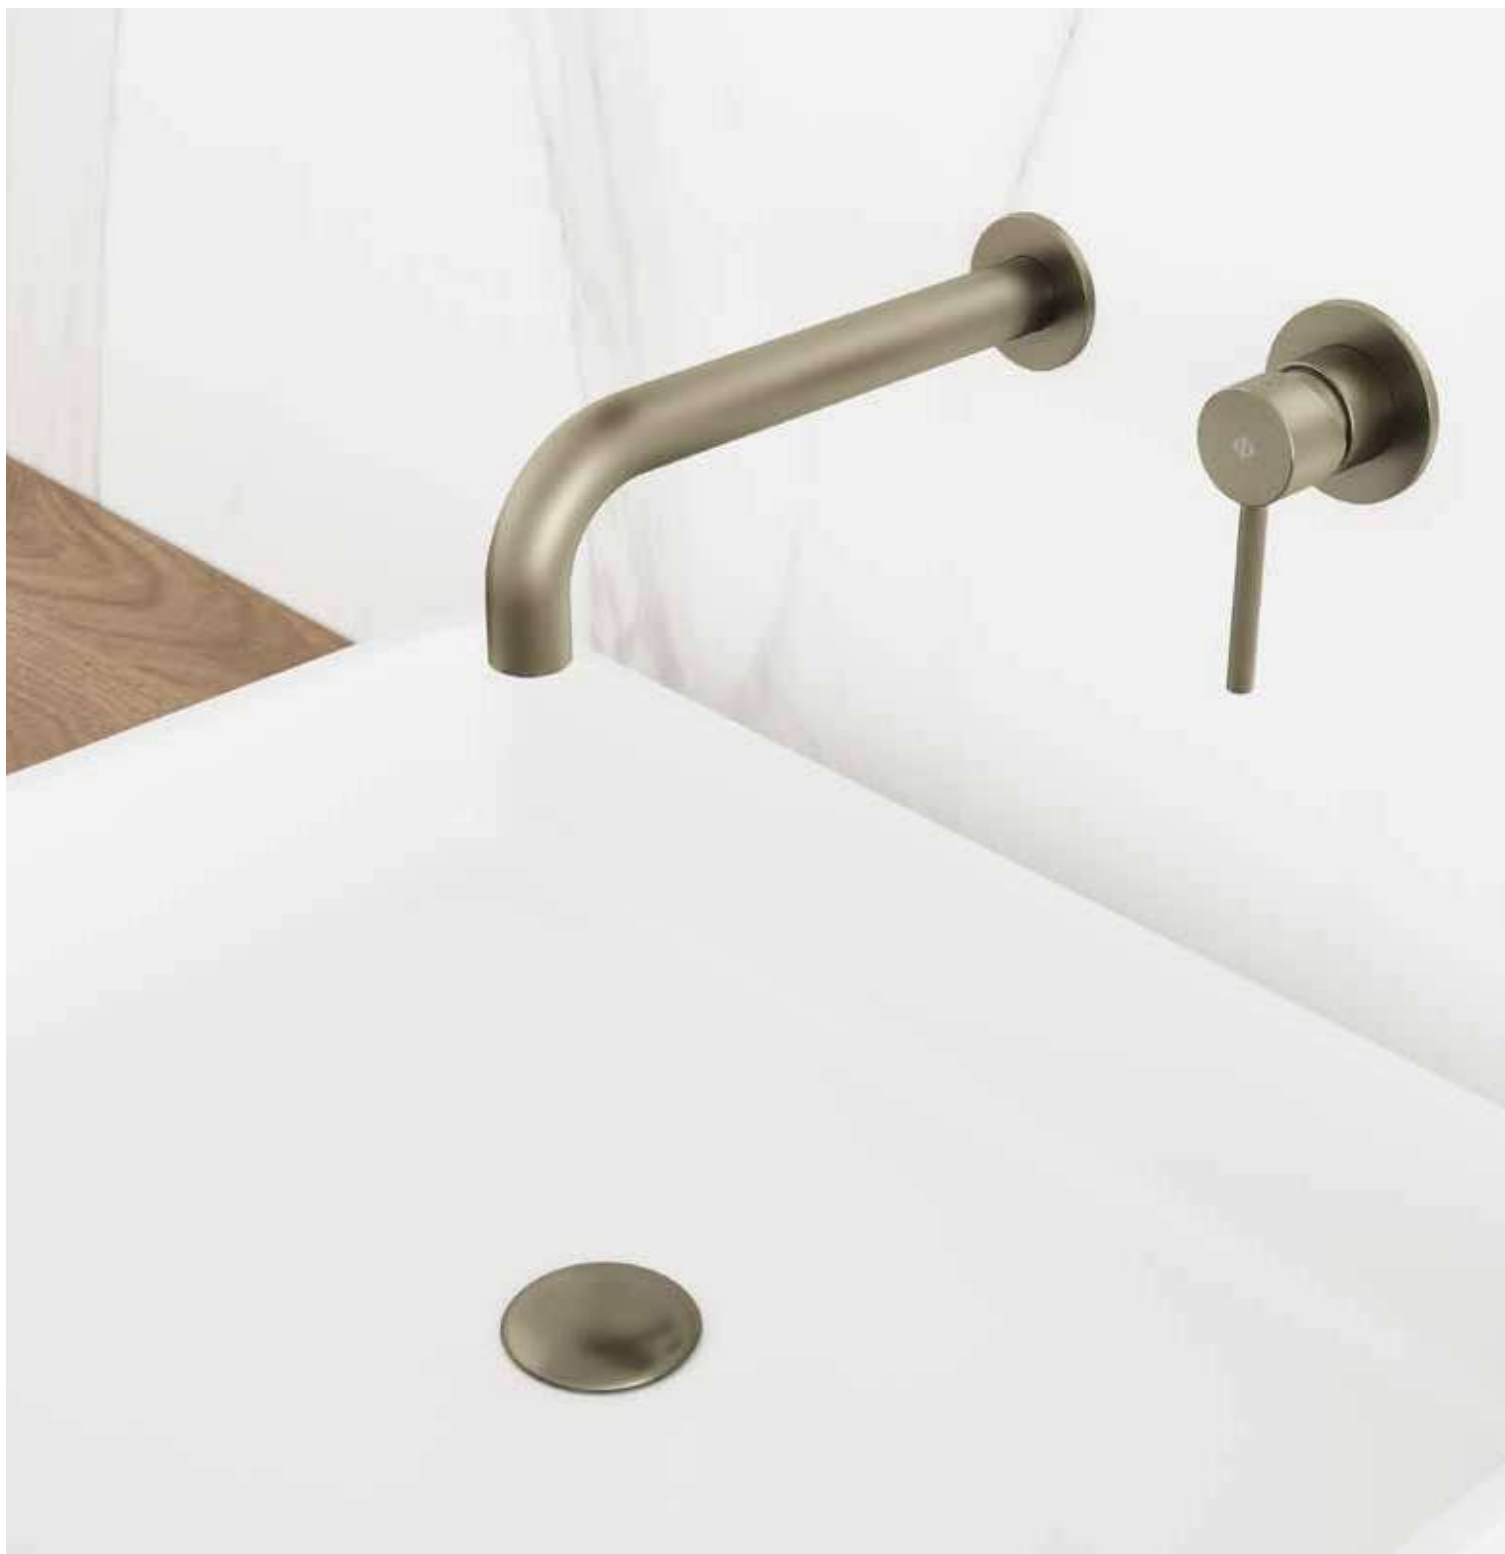

Wall-mounted basin SIRIO NICKEL PVD

WALL-MOUNTED BASIN

Technical drawings showing dimensions for the basin mixer and spout. The mixer drawing shows a handle diameter of 4.8 cm and a spout diameter of 5.8 cm. The spout drawing shows a handle diameter of 5.0 cm, a spout diameter of 2.08 cm, and a total width of 2.35 cm.

Brushed nickel PVD body
Ceramic cartridge 25 mm
PVD brushed nickel finish
Neoperl aerator

Ref. **3190NK**
Wall-mounted basin mixer

SIRIO NICKEL

pcs/box

To resolve installation errors	Ref.
Handle rosette diameter +2cm	0440NK
Spout rosette diameter +2cm	0441NK