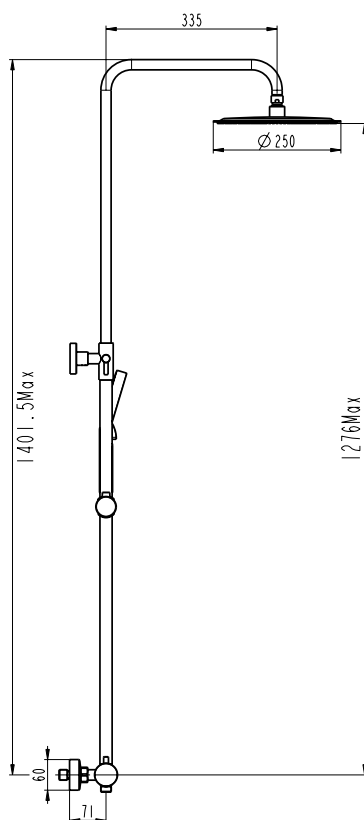

Brass body mixer brushed gold PVD
Telescopic bar SS 90/140 cm
3 functions handshower
Ceramic cartridge 35 mm 'cold-start'
Height adjustable shower support
Slimline shower head SS 250 mm w/anti-limescale
Water flow diverter integrated in body
Non-return valve
Includes 8L/min ecological water flow limiter option
PVC gold anti-twist shower hose

Ref. **3080OR**

Shower

INVERTER R GOLD SINGLE LEVER