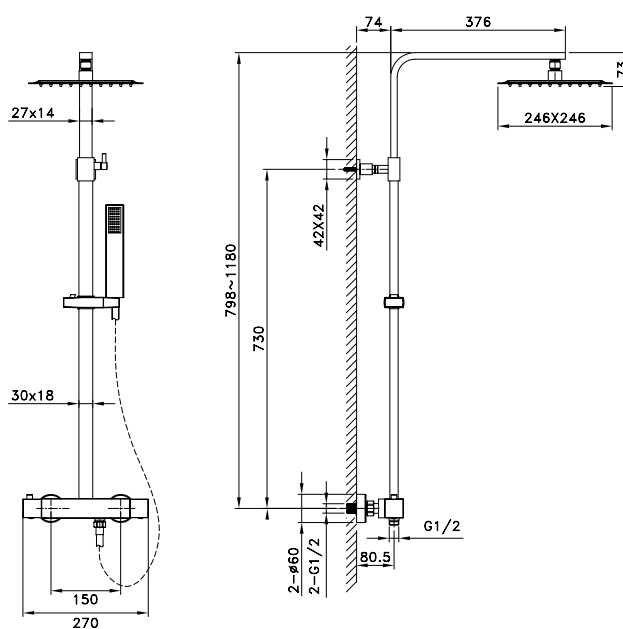

HI-TECH

last generation thermostatic

Self-cleaning cartridge
Easy disassembly
Sensor Vernet

Safety button 38°
Maintains constant temperature
with greater accuracy

EcoStop, saves up to 40%

Anti-burn system

Chrome-plated brass mixer body
Extra-flat square SS shower head 25x25 cm with anti-limescale
3x1,5 cm telescopic (80-118 cm) shower bar
Height adjustable shower support
PVC silver anti-twist shower hose
Thermostatic cartridge 40 mmØ Vernet sensor

Ref. 3012

Shower

QUADRA THERMOSTATIC