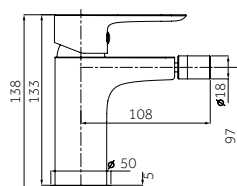

CASSIO

White/Chrome

PREMIUM SERIES IOΦ

Brass mixer white/chrome
Ceramic cartridge 35 mm
Neoperl aerator
3/8" N CE mixer hoses

Ref. **3064**
Single lever basin mixer

Brass mixer body white
Telescopic bar SS 90/140 cm
3 functions handshower
Ceramic cartridge 35 mm 'cold-start'
Height adjustable shower support
Slimline shower head SS 250 mm w/anti-limescale
Water flow diverter integrated in body
PVC white anti-twist shower hose

Ref. **3080BL+3305**
Shower
INVERTER R WHITE + CASSIO HANDLE

Brass mixer white/chrome
Ceramic cartridge 35 mm
Neoperl aerator
3/8" N CE mixer hoses

Ref. **3101**
Tall basin mixer

Brass mixer white/chrome
Ceramic cartridge 35 mm
Extensible SS shower hose
Adjustable hanger
3 positions handshower w/anti-limescale

Ref. **3066**
Single lever bath mixer

Brass mixer white/chrome
Ceramic cartridge 35 mm
Neoperl aerator
3/8" N CE mixer hoses

Ref. **3065**
Bidet mixer

Ref. **3067**
Single lever shower mixer

CASSIO