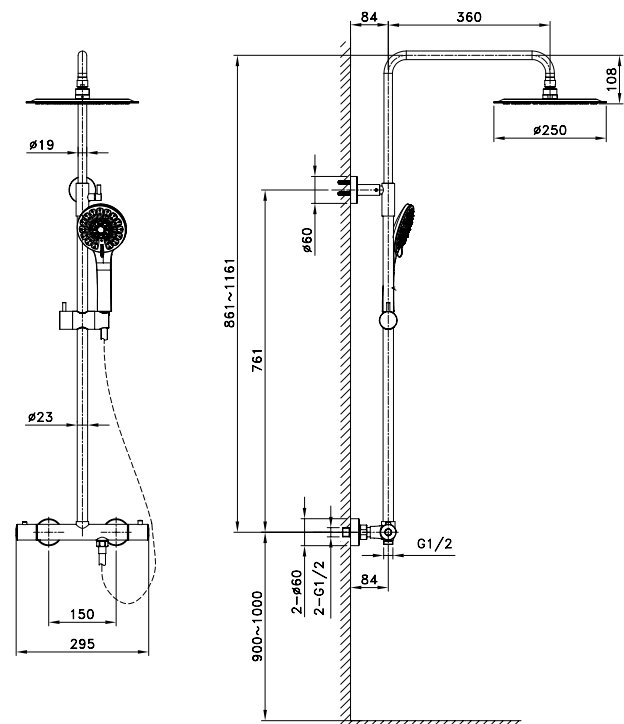

NEW-TECH

last generation thermostatic

Self-cleaning cartridge
Easy disassembly
Sensor Vernet EN111

EcoStop. saves up to 40%

- Brass mixer brushed gold PVD
- 3 positions handshower w/anti-limescale
- 1.7 m PVC anti-twist shower hose
- Height adjustable shower support
- Slimline shower head SS 250 mm w/anti-limescale
- Thermostatic cartridge sensor Vernet EN111
- Thermostatic cartridge with antilime filter
- Low pressure operation
- Telescopic shower

Ref. 3250OR

Shower

ROUND GOLD THERMOSTATIC