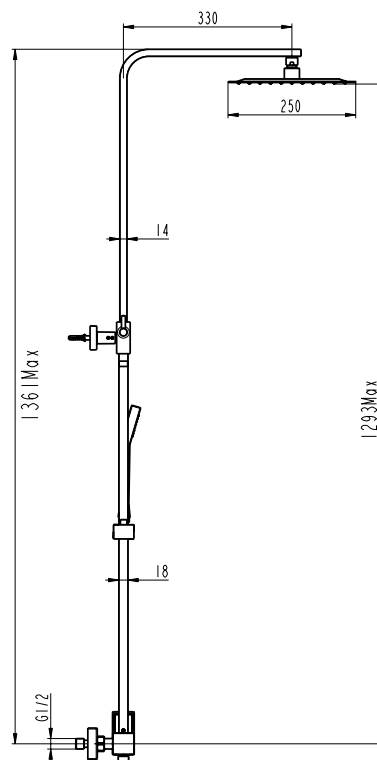

INVERTER C GOLD PVD

single lever

3
pcs/box

Brass body mixer brushed gold PVD
Telescopic bar SS 84-136 cm
Ceramic cartridge 35 mm 'cold-start'
Height adjustable shower support
Slimline shower head SS 250 mm w/anti-limescale
Water flow diverter integrated in body
Non-return valve
Includes 8L/min ecological water flow limiter option
PVC gold anti-twist shower hose

Ref. 3081OR
Shower
INVERTER C GOLD SINGLE LEVER

OPTION

Ref. 0609OR
**ADAPTER
BATHTUB**