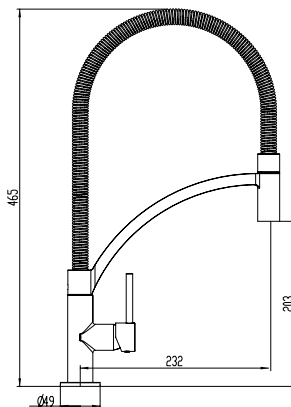

SINGLE LEVER KITCHEN PULL-OUT DESIGN CHROME