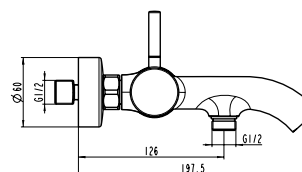

Ref. **3174BL**
Single lever shower mixer