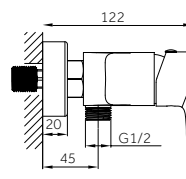

Ref. **3067**
Single lever shower mixer