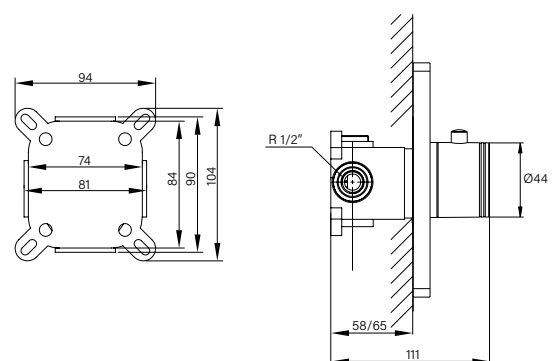

Shower head options (pg. 198/200)

WALL-MOUNTED SHOWER UNIVERSAL CHROME

Chrome-plated brass mixer body
Glass effect plate chrome 139x139 mm
Register box
Ceramic cartridge 35 mm
PVC hose anti-twist 1,7 m
Progressive diverter cartridge 2 functions

Ref. 3235

Wall-mounted mixer set 2 functions

UNIVERSAL CHROME WITH SHOWER SET