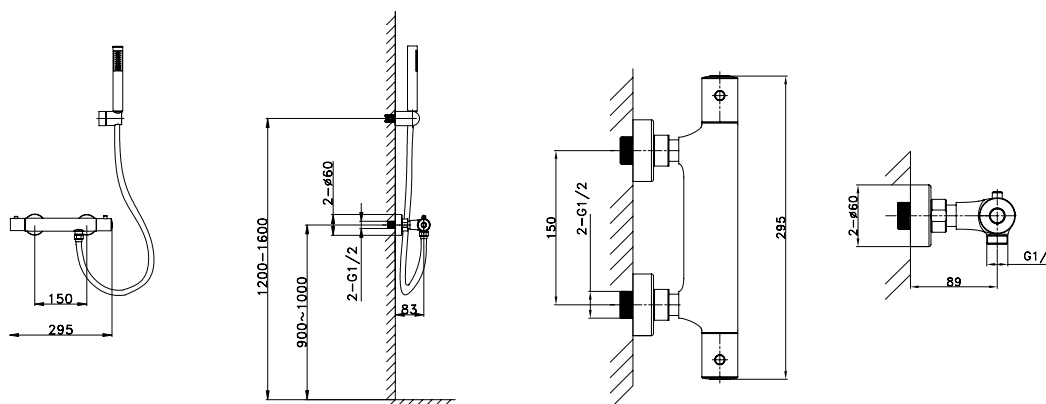

Ref. 4043NG

Shower thermostatic round w/kit

ROUND THERMOSTATIC BLACK

*Shower rail option, pg. 208 ref. 0395

*Shower rail option, pg. 208 ref. 0395NG