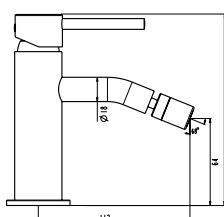

Brass mixer white
Ceramic cartridge 25 mm
Neoperl aerator
3/8" N CE mixer hoses

Ref. **3171BL**
Bidet mixer