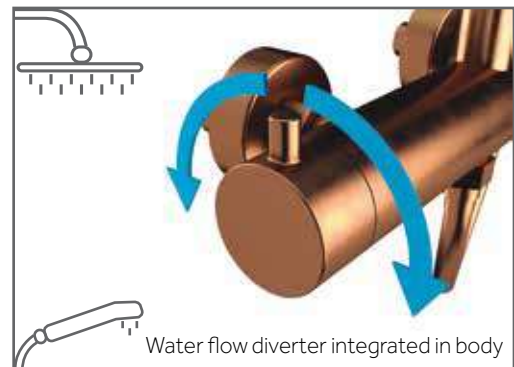

Brass mixer body copper PVD
Telescopic bar SS 90/140 cm
3 functions handshower
Ceramic cartridge 35 mm 'cold-start'
Height adjustable shower support
Slimline shower head SS 250 mm w/anti-limescale
Water flow diverter integrated in body
Non-return valve
Includes 8L/min ecological water flow limiter option
PVC copper anti-twist shower hose

Ref. **3080CB**

Shower

INVERTER R COPPER SINGLE LEVER