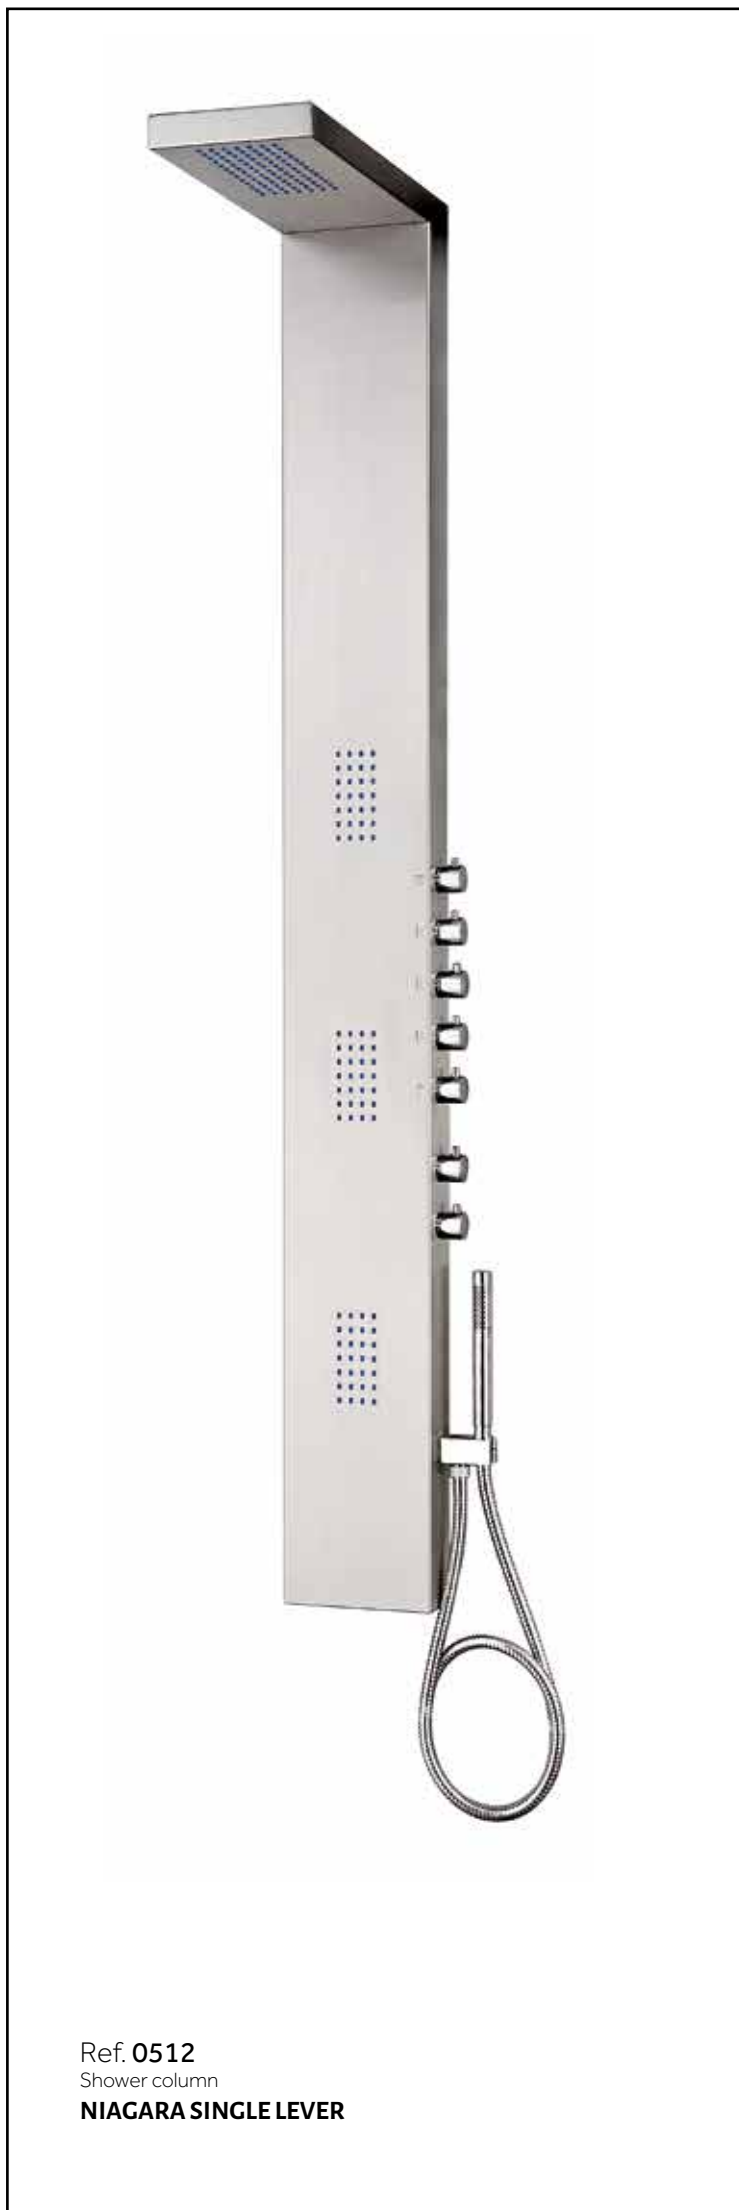

Niagara

single lever

Ref. 0512
Shower column
NIAGARA SINGLE LEVER