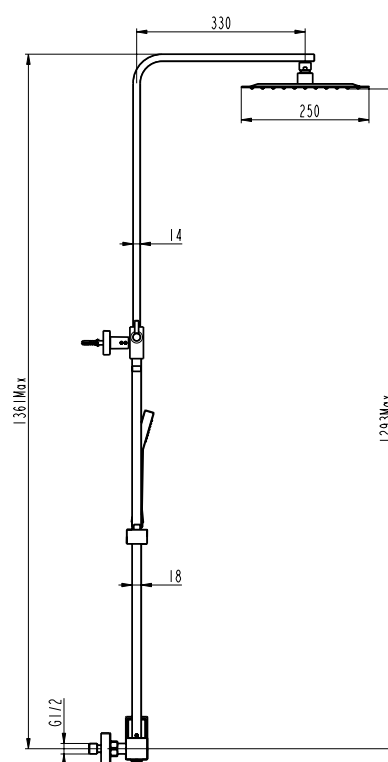

Brass mixer body gunmetal finish
Telescopic bar SS 84-136 cm
Ceramic cartridge 35 mm 'cold-start'
Height adjustable shower support
Slimline shower head SS 250 mm w/anti-limescale
Water flow diverter integrated in body
Non-return valve
Includes 8L/min ecological water flow limiter option
PVC gunmetal anti-twist shower hose 1,7m

Ref. 3081T

Shower

INVERTER C GUNMETAL SINGLE LEVER