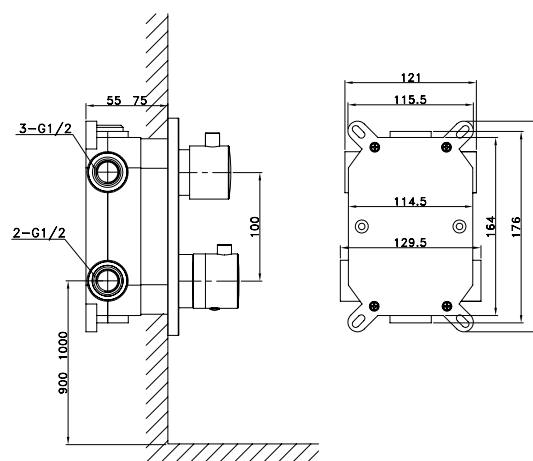

SHOWER WALL-MOUNTED THERMOSTATIC ROUND BLACK

Brass mixer body matt black
Register box
Thermostatic cartridge with Vernet sensor
PVC black shower hose anti-twist
3 positions handshower w/anti-limescale
Ø20 cm plate

Ref. **3083**
2/3 functions wall-mounted set
ROUND BLACK WITH SHOWER SET

COMPLETE
Wall-mounted kit + wall arm + shower head 25
Ref. **3083 + 3161 + 3155**

*Other arms and shower heads see page 199/201

SHOWER WALL-MOUNTED