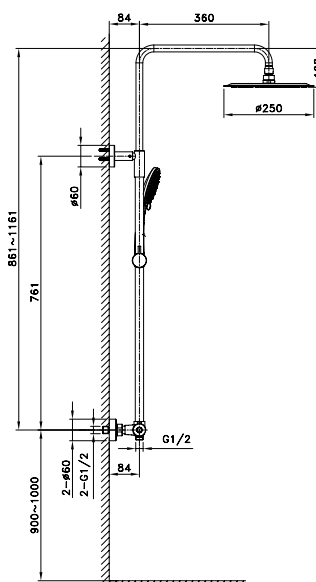

OPTION

Ref. 0603N
EXTENDER
+ 26cm