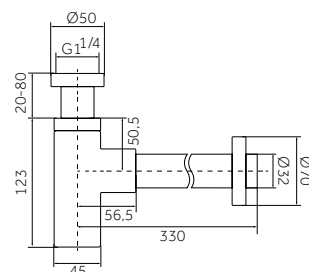

Click-clack valves

	Ref. 0351 ROUND VALVE		Ref. 0350 SQUARE VALVE
	Ref. 0356 BLACK VALVE		Ref. 0359 WHITE VALVE
	Ref. 0360 GOLD PVD VALVE		Ref. 0361 NICKEL PVD VALVE
	Ref. 0357 GUNMETAL VALVE		Ref. 0355 PORCELAIN WHITE VALVE
	Ref. 0362 COPPER PVD VALVE		

50
pcs/box

Siphons

	Ref. 0352 CHROME SIPHON		Ref. 0354 BLACK SIPHON
	Ref. 0352BL WHITE SIPHON		Ref. 0352NK NICKEL PVD SIPHON
	Ref. 0352OR GOLD PVD SIPHON		Ref. 0352CB COPPER PVD SIPHON
	Ref. 0352T GUNMETAL PVD SIPHON		

20
pcs/box