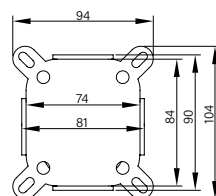

COMPLETE

Kit Universal wall-mounted + minimal showerhead rain
Ref. **3235NG + 3290NG**