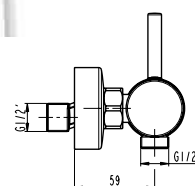

Brass mixer white
Ceramic cartridge 25 mm
Neoperl aerator
3/8" N CE mixer hoses

Ref. **3171BL**
Bidet mixer