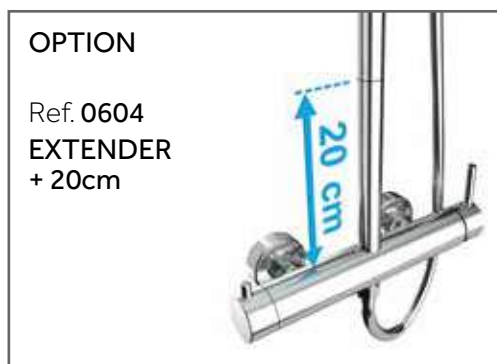

Chrome-plated brass mixer body
Telescopic bar SS 90/140 cm
3 functions handshower
Ceramic cartridge 35 mm 'cold-start'
Height adjustable shower support
Slimline shower head SS 250 mm w/anti-limescale
Water flow diverter integrated in body
Non-return valve
Includes 8L/min ecological water flow limiter option

Ref. 3080
Shower
INVERTER R SINGLE LEVER