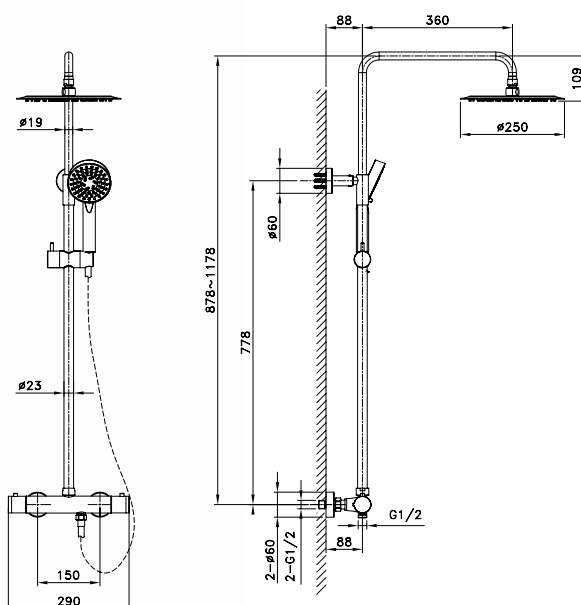

HI-TECH

last generation thermostatic

Self-cleaning cartridge
Easy disassembly
Sensor Vernet

Safety button 38°
Maintains constant temperature with greater accuracy

EcoStop, saves up to 40%

Anti-burn system