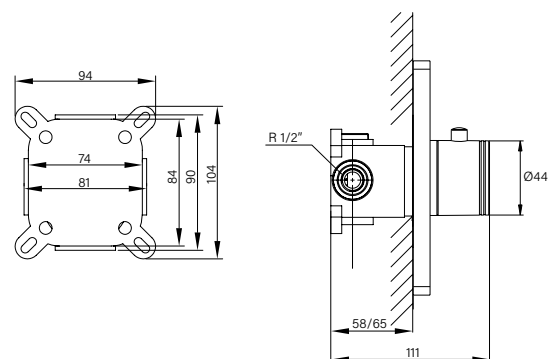

COMPLETE
Kit wall-mounted Universal + minimal showerhead
Ref. 3235OR + 3290OR

Shower head options (pg. 199/203)

WALL-MOUNTED SHOWER UNIVERSAL GOLD

Brass body mixer brushed gold PVD finish
Glass effect plate chrome 139x139 mm
Register box
Ceramic cartridge 35 mm
PVC hose anti-twist 1,7 m
Progressive diverter cartridge 2 functions

Ref. 3235OR

Wall-mounted mixer set 2 functions

UNIVERSAL GOLD WITH SHOWER SET