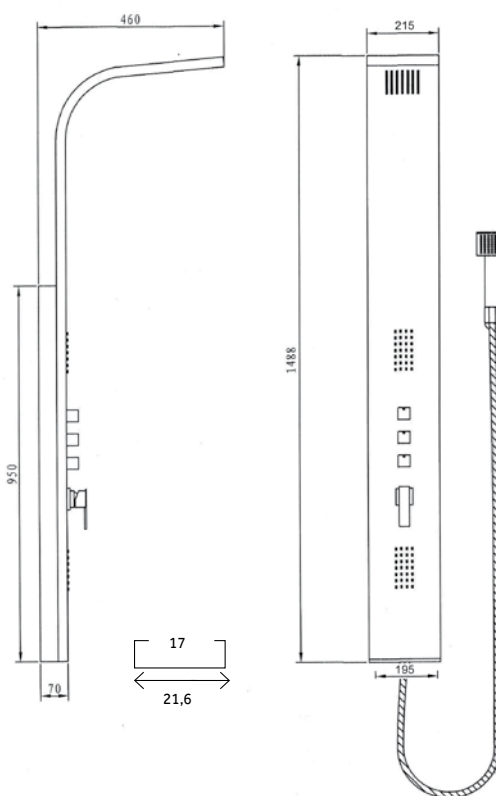

TECHNICAL DRAWING GOCTA

CHARACTERISTICS GOCTA COLUMNS

- 304 stainless steel body (1.2 mm of thickness)
- integrated shower head
- sedal cartridge (CE)
- ABS handshower
- stainless steel double crimped hose
- 2 integrated jets
- independent control for 3 functions
- *flat or corner installation