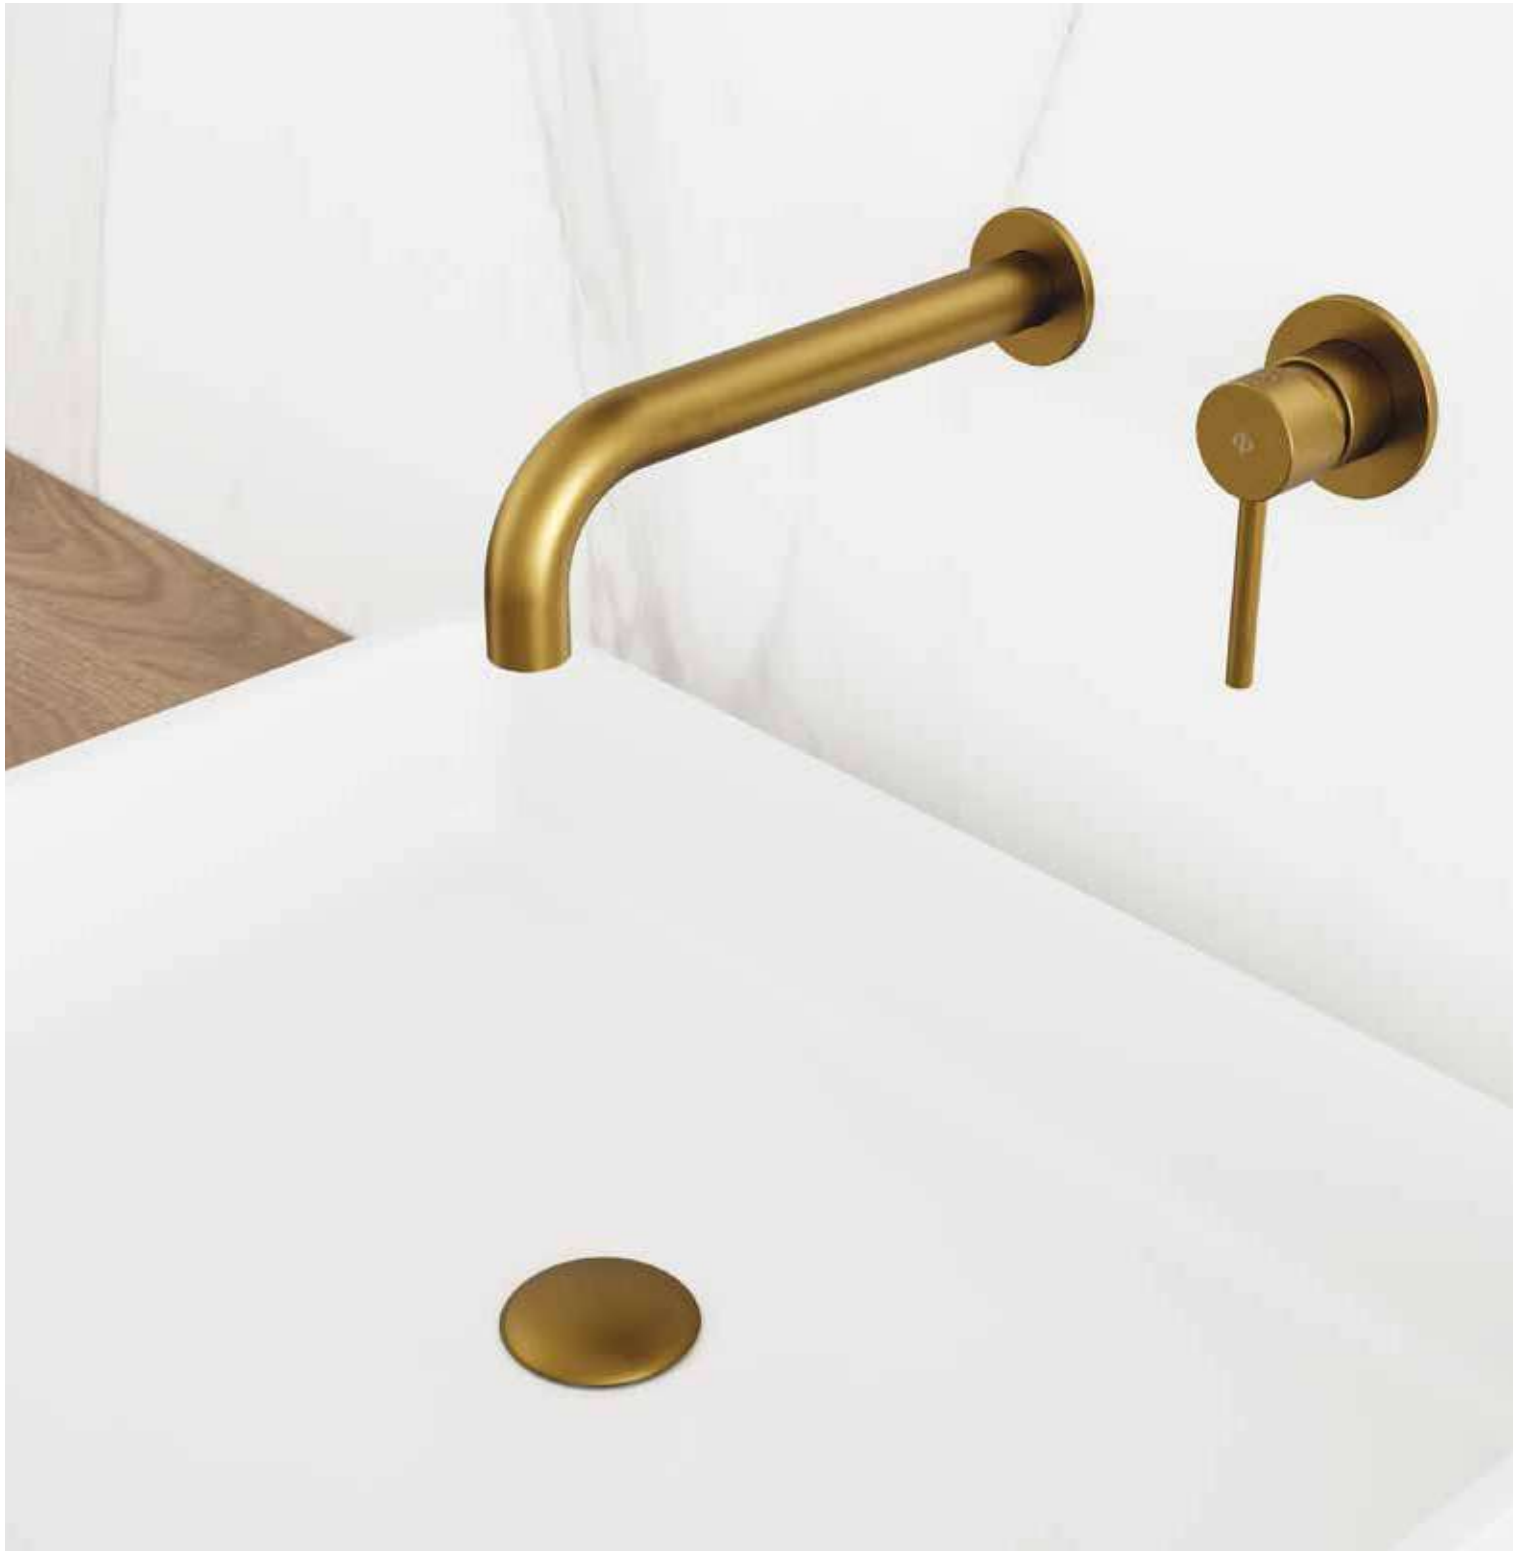

Wall-mounted basin SIRIO GOLD PVD

Brushed gold PVD brass body
Ceramic cartridge 25 mm
PVD brushed gold finish
Neoperl aerator

Ref. **3190OR**
Wall-mounted basin mixer
SIRIO GOLD

To resolve installation errors	Ref.
Handle rosette diameter +2cm	0440OR
Spout rosette diameter +2cm	0441OR