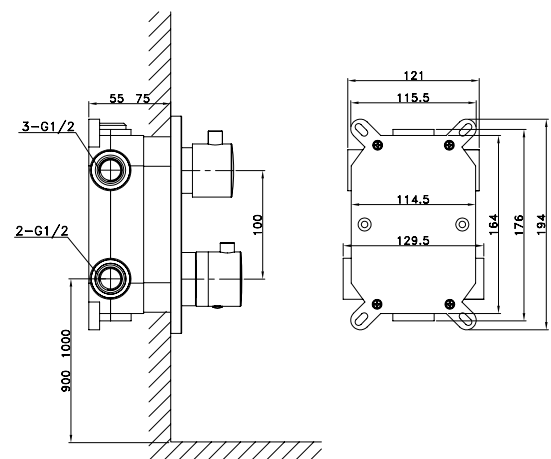

SHOWER WALL-MOUNTED THERMOSTATIC ROUND CHROME

Chrome-plated brass mixer body
Register box
Thermostatic cartridge with Vernet sensor
PVC chrome shower hose anti-twist
3 positions handshower w/anti-limescale
Ø20 cm plate

Ref. 3082
2/3 functions wall-mounted set
ROUND CHROME WITH SHOWER SET

COMPLETE
Wall-mounted kit + wall arm + shower head 25
Ref. 3082 + 3025 + 3059

*Other arms and shower heads see page 198/200