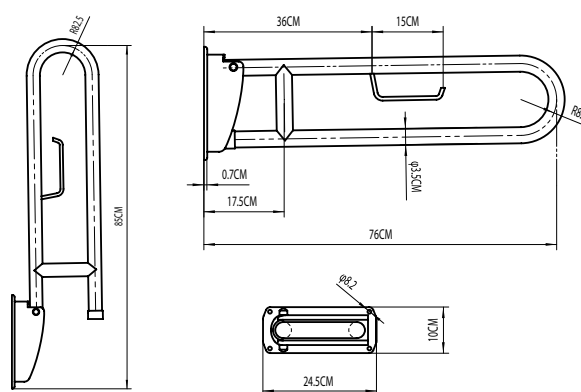

SHOWER ACCESSORIES FOR REDUCED MOBILITY

Folding seat in abs with aluminum structure and support of Stainless steel

Ref. **3030**
FOLDING SEAT
33,8x34,8x50cm

Automatic folding
Until 160kg

Ref. **3034**
FOLDING SUPPORT BAR SS304 MULTIFUNCTION
Ø35x760x1,2mm

SUPPORT BARS SS304

MEASURES	Ref.	
Ø25x300x0.8 mm	3031	
Ø25x450x0.8 mm	3032	
Ø25x600x0.8 mm	3033