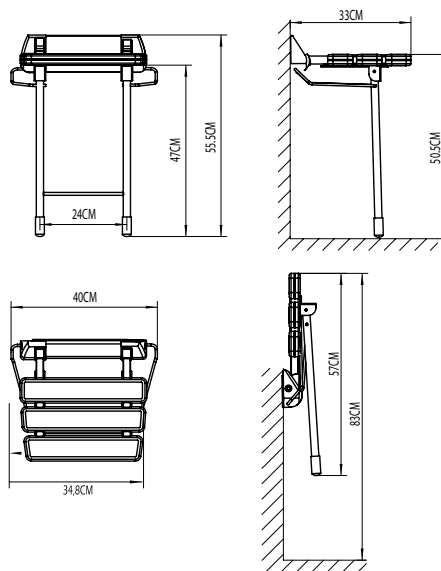

pcs/box

Ref. 0394

SHOWER BASKET FOR CORNER

SHOWER ACCESSORIES FOR REDUCED MOBILITY

Folding seat in abs with aluminum structure and support of Stainless steel

Ref. **3030**
FOLDING SEAT
 33,8x34,8x50cm

Automatic folding
 Until 160kg