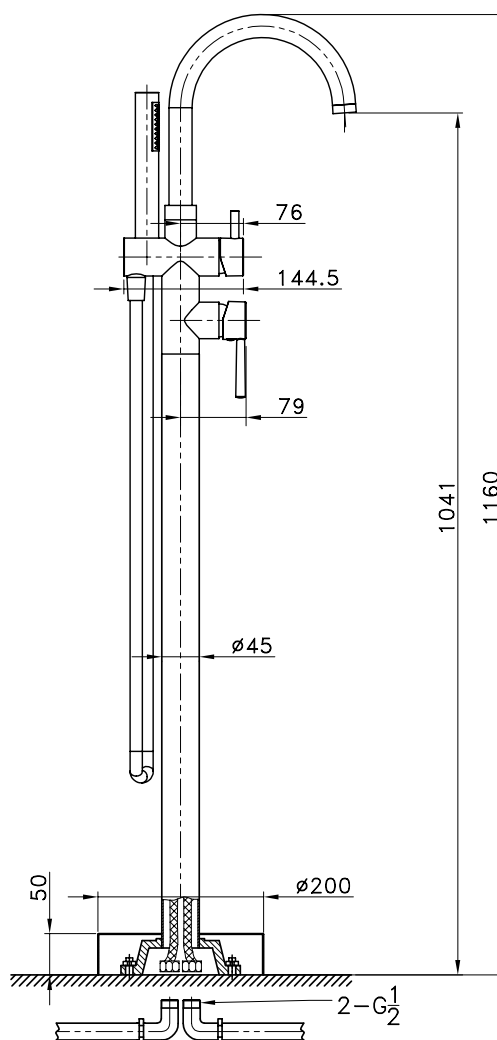

Brass mixer body matt black
Ceramic cartridge 40 mm
PVC black anti-twist shower hose
Floor register box
Shower set

Ref. 3091
Freestanding bathtub faucet
ROUND SINGLE LEVER BLACK