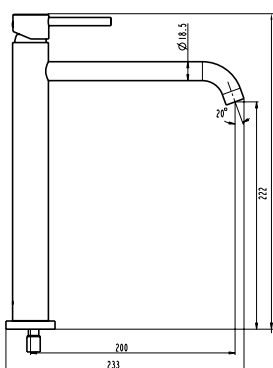

Brass mixer white
Ceramic cartridge 25 mm
Neoperl aerator
3/8" N CE mixer hoses

Ref. **3172BL**
Tall basin mixer