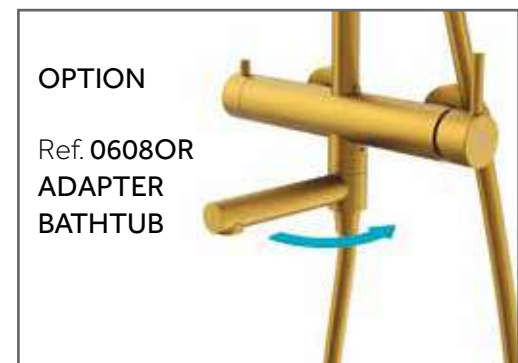

Ref. 3081OR
 Shower
INVERTER C GOLD SINGLE LEVER

OPTION

Ref. 0609OR
**ADAPTER
 BATHTUB**

INVERTER R GOLD PVD

single lever

Brass body mixer brushed gold PVD
 Telescopic bar SS 90/140 cm
 3 functions handshower
 Ceramic cartridge 35 mm 'cold-start'
 Height adjustable shower support
 Slimline shower head SS 250 mm w/anti-limescale
 Water flow diverter integrated in body
 Non-return valve
Includes 8L/min ecological water flow limiter option
 PVC gold anti-twist shower hose

Ref. **3080OR**

Shower

INVERTER R GOLD SINGLE LEVER

INVERTER C GUNMETAL

single lever

3
pcs/box

Brass mixer body gunmetal finish
 Telescopic bar SS 84-136 cm
 Ceramic cartridge 35 mm 'cold-start'
 Height adjustable shower support
 Slimline shower head SS 250 mm w/anti-limescale
 Water flow diverter integrated in body
 Non-return valve
Includes 8L/min ecological water flow limiter option
 PVC gunmetal anti-twist shower hose 1,7m