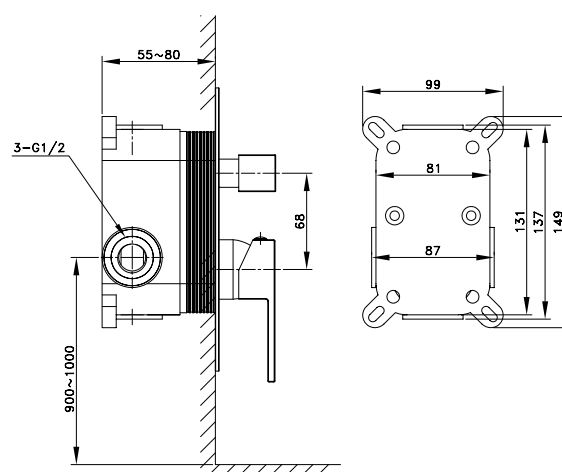

COMPLETE
Wall-mounted kit + wall arm + shower head 25
Ref. 3088 + 3024 + 3058

SHOWER WALL-MOUNTED SINGLE LEVER ORION CHROME

Chrome-plated brass mixer body
Register box
Ceramic cartridge 35 mm sedal
PVC chrome shower hose anti-twist
20x12 cm plate

Ref. 3088
Wall-mounted mixer set 2 functions
ORION CHROME WITH SHOWER SET