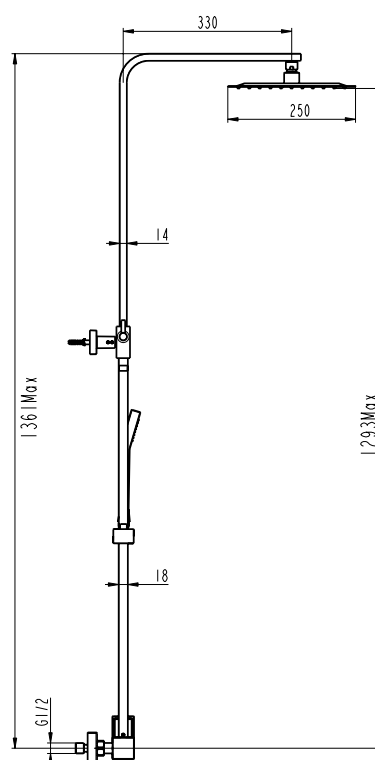

OPTION

Ref. 0609NG
ADAPTER
BATHTUB