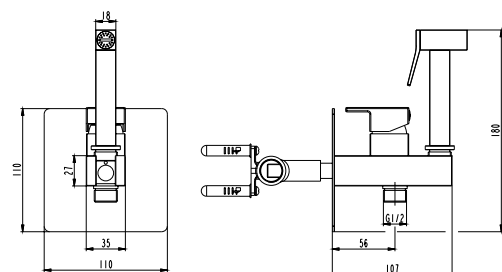

Cartridge single lever 25 mm
Shower hose anti-twist PVC
Metal diffuser

Ref. 0398
**WALL-MOUNTED BIDET
CHROME ORION**