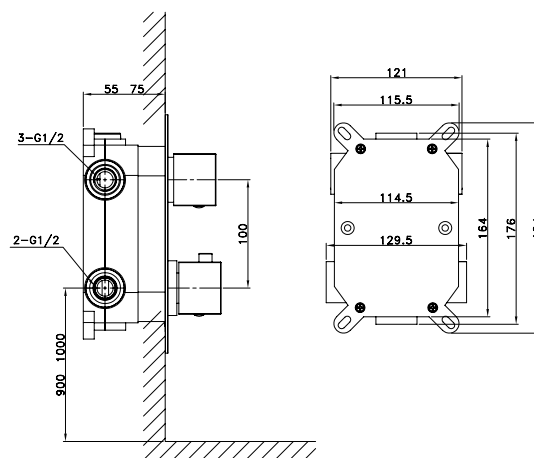

COMPLETE
Wall-mounted kit + wall arm + shower head 25
Ref. 3084 + 3024 + 3058

*Other arms and shower heads see page 198/200

SHOWER WALL-MOUNTED THERMOSTATIC ORION CHROME

Chrome-plated brass mixer body
Register box
Thermostatic cartridge with Vernet sensor
PVC chrome shower hose anti-twist
22x13 cm plate

Ref. 3084
2/3 functions wall-mounted set
ORION CHROME WITH SHOWER SET