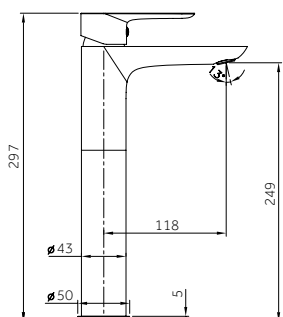

Brass mixer white/chrome
Ceramic cartridge 35 mm
Neoperl aerator
3/8" N CE mixer hoses

Ref. **3101**
Tall basin mixer