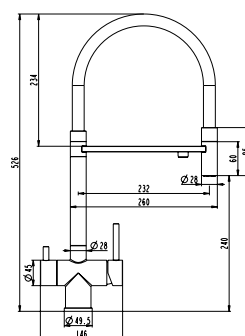

SINGLE LEVER OSMOSIS PULL-OUT STEEL/BLACK