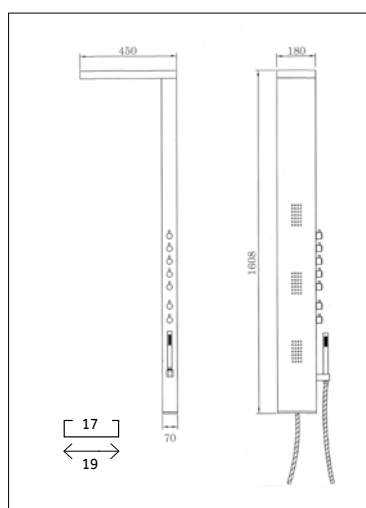

TECHNICAL DRAWING NIAGARA

CHARACTERISTICS NIAGARA COLUMNS

- 304 stainless steel body (1.2 mm of thickness)
- integrated shower head
- sedal cartridge (CE)
- brass handshower
- stainless steel hose
- independent control for 5 functions
- 3 integrated jets
- transparent anti-limescale