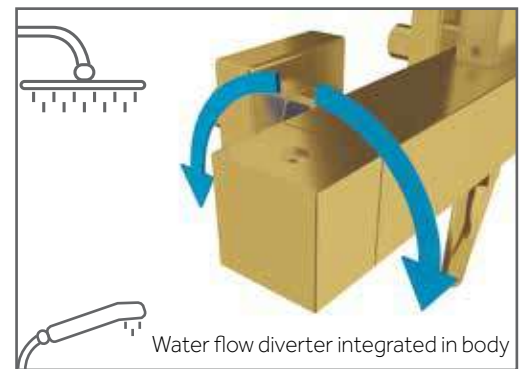

INVERTER C GOLD PVD

single lever

3
pcs/box

Brass body mixer brushed gold PVD
Telescopic bar SS 84-136 cm
Ceramic cartridge 35 mm 'cold-start'
Height adjustable shower support
Slimline shower head SS 250 mm w/anti-limescale
Water flow diverter integrated in body
Non-return valve
Includes 8L/min ecological water flow limiter option
PVC gold anti-twist shower hose

Ref. 3081OR
Shower
INVERTER C GOLD SINGLE LEVER

OPTION

Ref. 0609OR
**ADAPTER
BATHTUB**