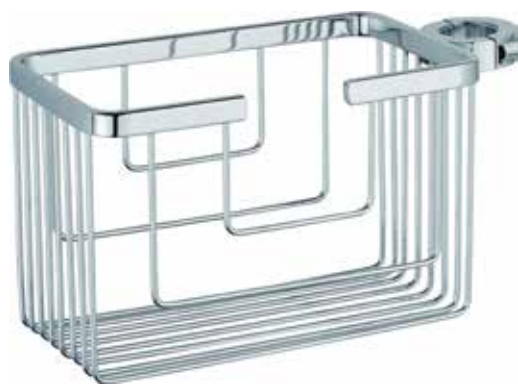

Ceste Inox Doccia