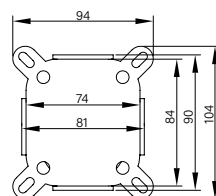

COMPLETO
Kit incasso universal + soffione minimal pioggia
Art. 3235NG + 3290NG

Opzioni soffioni (pag. 199/201)

MISCELATORE INCASSO UNIVERSAL NERO

Corpo miscelatore in ottone finitura nero
Piastra effetto vetro nero 139x139 mm
Box di registrazione
Cartuccia ceramica 35 mm
Flesso antitorsione PVC 1,7 m
Deviatore progressivo a 2 funzioni

Art. 3235NG

Set da incasso 2 funzioni

UNIVERSAL NERO C/KIT DOCCIA