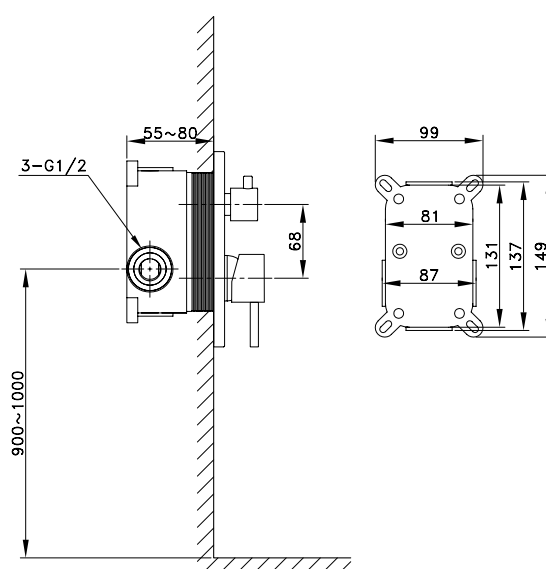

COMPLETO

Kit incasso + braccio a parete + soffione 25
Art. 3086OR + 3025OR + 3059OR

*Altri bracci e soffioni vedi pag. 199/203

MISCELATORE INCASSO MONOCOMANDO SIRIO ORO PVD

Corpo miscelatore in ottone oro spazzolato PVD
Box di registrazione
Cartuccia ceramica 35 mm sedal
Flessibile PVC oro antitorsione
Doccetta 3 funzioni c/anticalcare
Piastra Ø18 cm

Art. 3086OR

Set da incasso 2 funzioni

SIRIO ORO C/KIT DOCCIA