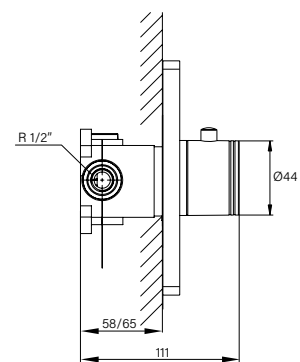

COMPLETO
Kit incasso universal + soffione minimal pioggia
Art. 3235NG + 3290NG

Opzioni soffioni (pag. 199/201)

MISCELATORE INCASSO UNIVERSAL NERO

Corpo miscelatore in ottone finitura nero
Piastra effetto vetro nero 139x139 mm
Box di registrazione
Cartuccia ceramica 35 mm
Flesso antitorsione PVC 1,7 m
Deviatore progressivo a 2 funzioni

Art. 3235NG

Set da incasso 2 funzioni

UNIVERSAL NERO C/KIT DOCCIA