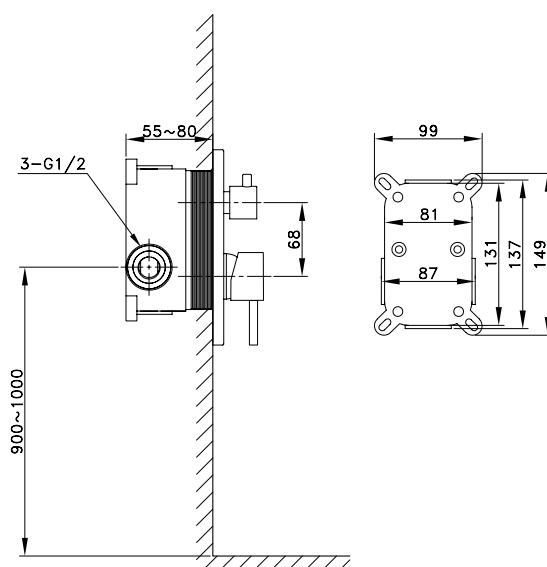

MISCELATORE INCASSO MONOCOMANDO SIRIO NERO

Corpo miscelatore ottone nero opaco
Box di registrazione
Cartuccia ceramica 35 mm sedal
Flesso antitorsione PVC nero
Doccetta 3 funzioni c/anticalcare
Piastra Ø18 cm

Art. 3087

Set da incasso 2 funzioni

SIRIO NERO C/KIT DOCCIA

COMPLETO

Kit incasso + braccio a parete + soffione 25
Art. 3087 + 3161 + 3155

*Altri bracci e soffioni vedi pag. 199/201

MISCELATORI INCASSO DOCCIA