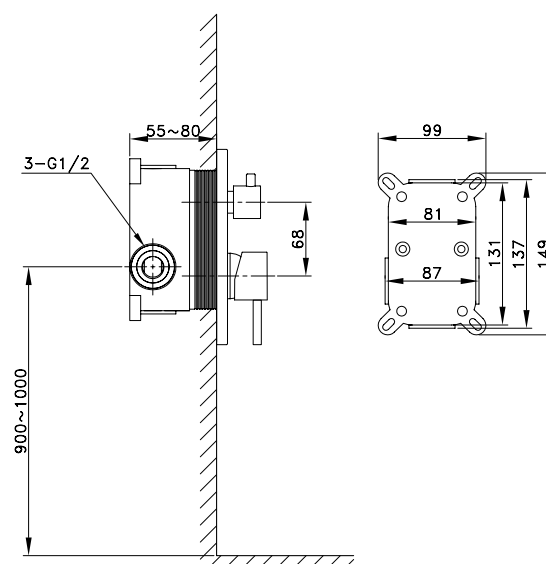

COMPLETO
Kit incasso + braccio a parete + soffione 25
Art. 3086 + 3025 + 3059

*Altri bracci e soffioni vedi pag. 198/200

MISCELATORE INCASSO MONOCOMANDO SIRIO CROMO

Corpo miscelatore in ottone cromato
Box di registrazione
Cartuccia ceramica 35 mm sedal
Flesso antitorsione PVC cromo
Doccetta 3 funzioni c/anticalcare
Piastra Ø18 cm

Art. 3086

Set da incasso 2 funzioni

SIRIO CROMO C/KIT DOCCIA