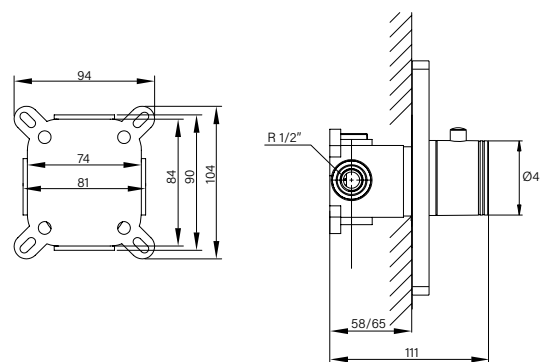

COMPLETO
Kit incasso universal + soffione minimal
Art. 3235OR + 3290OR

Opzioni soffioni (pag. 199/203)

MISCELATORE INCASSO UNIVERSAL ORO

Corpo miscelatore in ottone finitura oro PVD
Piastra effetto vetro 139x139 mm
Box di registrazione
Cartuccia ceramica 35 mm
Flesso antitorsione PVC 1,7 m
Deviatore progressivo a 2 funzioni

Art. 3235OR

Set da incasso 2 funzioni

UNIVERSAL ORO C/KIT DOCCIA