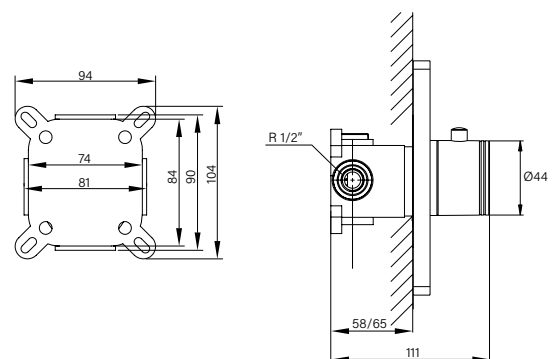

COMPLETO
Kit incasso universal + soffione minimal pioggia
Art. 3235 + 3290

Opzioni soffioni (pag. 198/200)

MISCELATORE INCASSO UNIVERSAL CROMO

Corpo miscelatore in ottone cromato
Piastra effetto vetro cromo 139x139 mm
Box di registrazione
Cartuccia ceramica 35 mm
Flesso antitorsione PVC 1,7 m
Deviatore progressivo a 2 funzioni

Art. 3235

Set da incasso 2 funzioni

UNIVERSAL CROMO C/KIT DOCCIA